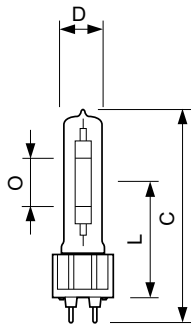

Application

- Shop lighting (create cosy atmosphere e.g. in furniture shops), excellent display of fresh goods (at butchers, bakeries, flower-shops)

Warnings and Safety

- Use only with dedicated Philips control gear
- A lamp breaking is extremely unlikely to have any impact on your health. If a lamp breaks, ventilate the room for 30 minutes and remove the parts, preferably with gloves. Put them in a sealed plastic bag and take it to your local waste facilities for recycling. Do not use a vacuum cleaner.

MASTER SDW-TG Mini

Versions

SDW-TG, 100W, GX12-1

Dimensional drawing

Product	D (max)	D	O	L (min)	L (max)	L	C (max)
MASTER SDW-TG	20 mm	0.75 in	18 mm	54.5 mm	57.5 mm	56 mm	110 mm
Mini 100W/825							
GX12-11CT/12							