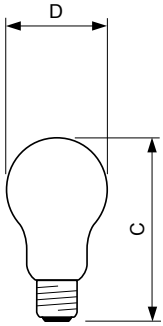

## Dimensional drawing

Product	D (max)	D	C (max)
Standard 100W E27 230V A55 FR 1CT/12X10F	56 mm	55 mm	97 mm
Standard 40W E27 230V A55 FR 1CT/12X10F	56 mm	55 mm	97 mm

Product	D	C (max)
Standard 60W B22 240V A55 FR 1CT/10X10F	55 mm	95.5 mm
Standard 100W B22 240V A55 FR 1CT/10X10F	55 mm	95.5 mm