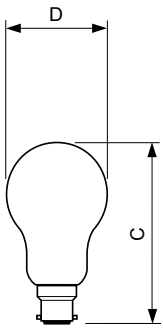

## Dimensional drawing

Product	D (max)	D	C (max)
Standard 100W E27 230V A55 FR 1CT/12X10F	56 mm	55 mm	97 mm
Standard 40W E27 230V A55 FR 1CT/12X10F	56 mm	55 mm	97 mm

Product	D	C (max)
Standard 60W B22 240V A55 FR 1CT/10X10F	55 mm	95.5 mm
Standard 100W B22 240V A55 FR 1CT/10X10F	55 mm	95.5 mm