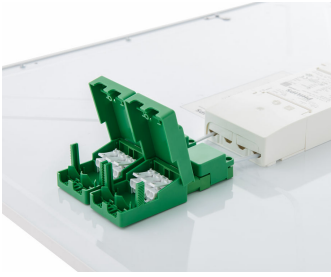

Versions

Product details

Edge View

PSD backcover Square

Dimming (PSD) Driver

CoreLine Panel

Product details

Dimming (PSD) Connector