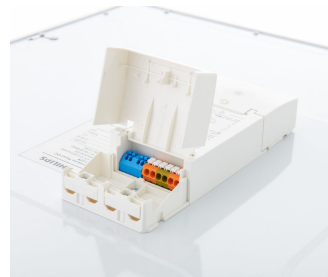

CoreLine Panel

Power (+/-10%)	Standard version: 29 W
	High Lumen: 34.5 W
Beam angle	Standard version: 90°
	NOC version: 120°
Luminous flux	3,400-4,300 lm
Correlated Colour	3,000 K
Temperature	4,000 K
Colour Rendering Index	> 80
Lumen maintenance at median useful life*	L80
50,000 h	
Control gear failure rate at median useful life	5%
50,000 h	

Performance Ambient Temperature Tq	+25 °C
Operating temperature range	+10 to +40 °C
Driver	Built-in
Mains voltage	230 or 240 V/50-60 Hz
Material	Housing: Steel
	Optical cover: Polystyrene
Colour	White (RAL 9003)
Connection	Quick connector or Wieland/Adels (W)
Maintenance	Optical module sealed for life; no internal cleaning required
Installation	Individual; lay-in in exposed ceiling grids
	No through-wiring possible
Remarks	Includes safety cable

Versions

Product details

Edge View

PSD backcover Square

Dimming (PSD) Driver

CoreLine Panel

Product details

Dimming (PSD) Connector