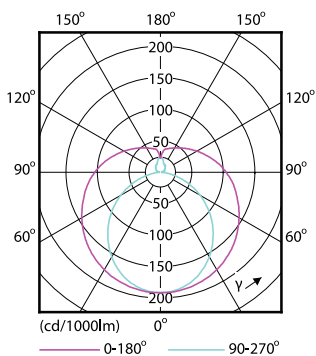

Order Code	Full Product Name	Colour Code	Correlated Colour	Colour	Luminous Flux (Nom)
			Temperature (Nom)	Rendering (Nom)	
929001338122	Ecofit LEDtube 1500mm 20W 840 T8 I	840	4000 K	80	2000 lm
929001338222	Ecofit LEDtube 1500mm 20W 865 T8 I	865	6500 K	80	2000 lm
929001940568	LEDtube 1500mm 20W 740 T8 AP SL G	740	4000 K	70	2000 lm
929001940668	LEDtube 1500mm 20W 765 T8 AP SL G	765	6500 K	70	2000 lm
929001979412	ECOFIT LEDtube 1200mm 16W 765 T8 CT G WV	765	6500 K	70	1600 lm

Temperature

Order Code	Full Product Name	T-Case Maximum (Nom)
929001184508	LEDtube 1200mm 16W 740 T8 AP C G	60 °C
929001276022	Ecofit LEDtube 1200mm 16W 840 T8 I	55 °C
929001276122	Ecofit LEDtube 1200mm 16W 865 T8 I	55 °C
929001276222	Ecofit LEDtube 600mm 8W 840 T8 I	55 °C
929001276322	Ecofit LEDtube 600mm 8W 865 T8 I	55 °C
929001338122	Ecofit LEDtube 1500mm 20W 840 T8 I	60 °C
929001338222	Ecofit LEDtube 1500mm 20W 865 T8 I	60 °C
929001940568	LEDtube 1500mm 20W 740 T8 AP SL G	45 °C
929001940668	LEDtube 1500mm 20W 765 T8 AP SL G	45 °C
929001979412	ECOFIT LEDtube 1200mm 16W 765 T8 CT G WV	70 °C