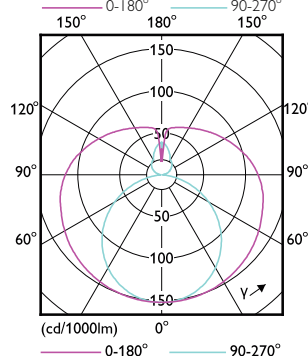

Order Code	Full Product Name	Colour Code	Correlated Colour	Colour	Luminous Flux (Nom)
			Temperature (Nom)	Rendering (Nom)	
929001338122	Ecofit LEDtube 1500mm 20W 840 T8 I	840	4000 K	80	2000 lm
929001338222	Ecofit LEDtube 1500mm 20W 865 T8 I	865	6500 K	80	2000 lm
929001940568	LEDtube 1500mm 20W 740 T8 AP SL G	740	4000 K	70	2000 lm
929001940668	LEDtube 1500mm 20W 765 T8 AP SL G	765	6500 K	70	2000 lm
929001979412	ECOFIT LEDtube 1200mm 16W 765 T8 CT G WV	765	6500 K	70	1600 lm

Temperature

Order Code	Full Product Name	T-Case Maximum (Nom)
929001184508	LEDtube 1200mm 16W 740 T8 AP C G	60 °C
929001276022	Ecofit LEDtube 1200mm 16W 840 T8 I	55 °C
929001276122	Ecofit LEDtube 1200mm 16W 865 T8 I	55 °C
929001276222	Ecofit LEDtube 600mm 8W 840 T8 I	55 °C
929001276322	Ecofit LEDtube 600mm 8W 865 T8 I	55 °C
929001338122	Ecofit LEDtube 1500mm 20W 840 T8 I	60 °C
929001338222	Ecofit LEDtube 1500mm 20W 865 T8 I	60 °C
929001940568	LEDtube 1500mm 20W 740 T8 AP SL G	45 °C
929001940668	LEDtube 1500mm 20W 765 T8 AP SL G	45 °C
929001979412	ECOFIT LEDtube 1200mm 16W 765 T8 CT G WV	70 °C