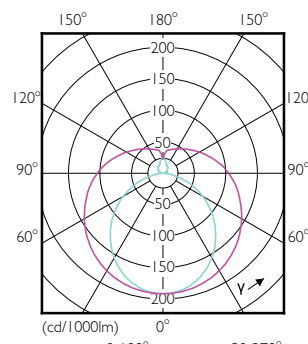

Order Code	Full Product Name	Colour Code	Correlated Colour	Colour	Luminous Flux (Nom)
			Temperature (Nom)	Rendering (Nom)	
929001338122	Ecofit LEDtube 1500mm 20W 840 T8 I	840	4000 K	80	2000 lm
929001338222	Ecofit LEDtube 1500mm 20W 865 T8 I	865	6500 K	80	2000 lm
929001940568	LEDtube 1500mm 20W 740 T8 AP SL G	740	4000 K	70	2000 lm
929001940668	LEDtube 1500mm 20W 765 T8 AP SL G	765	6500 K	70	2000 lm
929001979412	ECOFIT LEDtube 1200mm 16W 765 T8 CT G WV	765	6500 K	70	1600 lm

Temperature

Order Code	Full Product Name	T-Case Maximum (Nom)
929001184508	LEDtube 1200mm 16W 740 T8 AP C G	60 °C
929001276022	Ecofit LEDtube 1200mm 16W 840 T8 I	55 °C
929001276122	Ecofit LEDtube 1200mm 16W 865 T8 I	55 °C
929001276222	Ecofit LEDtube 600mm 8W 840 T8 I	55 °C
929001276322	Ecofit LEDtube 600mm 8W 865 T8 I	55 °C
929001338122	Ecofit LEDtube 1500mm 20W 840 T8 I	60 °C
929001338222	Ecofit LEDtube 1500mm 20W 865 T8 I	60 °C
929001940568	LEDtube 1500mm 20W 740 T8 AP SL G	45 °C
929001940668	LEDtube 1500mm 20W 765 T8 AP SL G	45 °C
929001979412	ECOFIT LEDtube 1200mm 16W 765 T8 CT G WV	70 °C