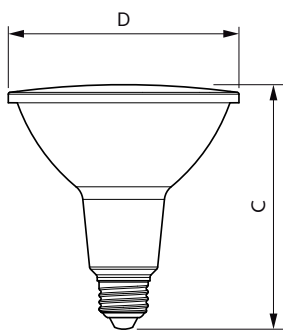

Essential LEDspot PAR

Versions

Dimensional drawing

Product

Essential LED 10-80W PAR38 827 25D

Product

Essential LED 14-120W PAR38 827 25D

D