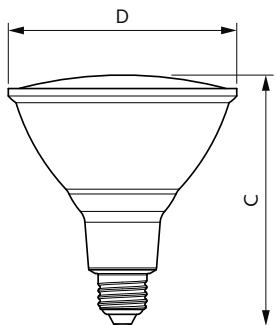

Essential LEDspot PAR

Versions

Dimensional drawing

Product

Essential LED 10-80W PAR38 827 25D

Product

Essential LED 14-120W PAR38 827 25D

D