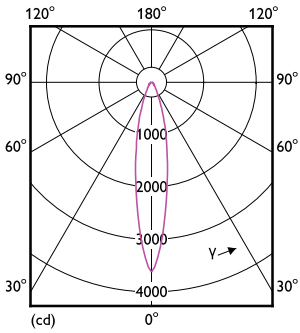

Essential LEDspot PAR