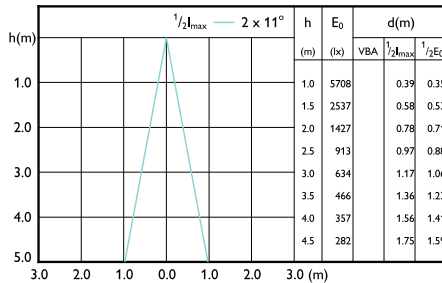

Beam Diagrams

LEDspots 14W PAR38 E27 827 25D