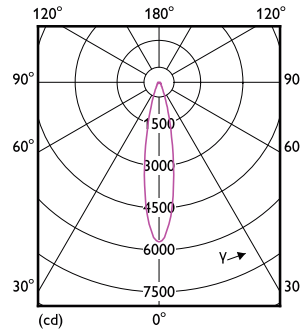

Essential LEDspot PAR