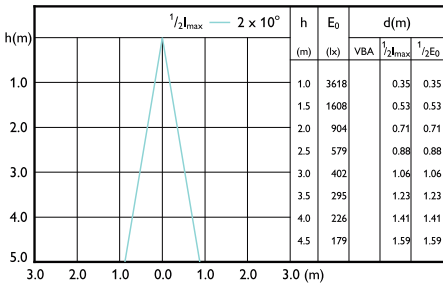

Beam Diagrams

LEDspots Corepro 9W PAR38 E27 827 25D-LBP