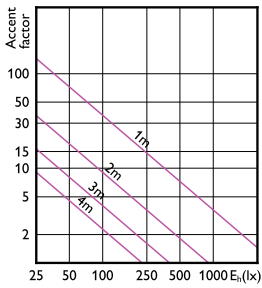

Accent Diagrams

LEDspots Corepro 9W PAR38 E27 827 25D-LA2