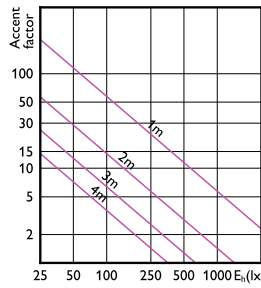

LEDspots 14W PAR38 E27 827 25D

Accent Diagrams