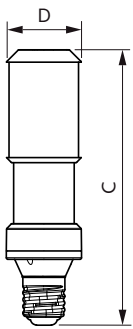

Application

- Public urban – streets, parks, squares
- Public road/area – streets, area

TrueForce LED Public (Road – SON)

Versions

Dimensional drawing

Product	D	C
TrueForce LED Road 60-35W E27 740	61 mm	200 mm
TrueForce LED Road 55-35W E27 730	61 mm	200 mm
TrueForce LED Road 40-25W E27 730	61 mm	200 mm
TrueForce LED Road 42-25W E27 740	61 mm	200 mm
TrueForce LED Road 35W E27 740 MV	61 mm	200 mm
TrueForce LED Road 35W E27 765 MV	61 mm	200 mm
TrueForce LED Road 35W E27 730 MV	61 mm	200 mm