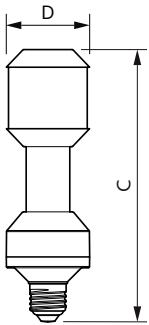

Application

- Public urban – streets, parks, squares
- Public road/area – streets, area

TrueForce LED Public (Road – SON)

Versions

Dimensional drawing

Product	D	C
TrueForce LED Road 60-35W E27 740	61 mm	200 mm
TrueForce LED Road 55-35W E27 730	61 mm	200 mm
TrueForce LED Road 40-25W E27 730	61 mm	200 mm
TrueForce LED Road 42-25W E27 740	61 mm	200 mm
TrueForce LED Road 35W E27 740 MV	61 mm	200 mm
TrueForce LED Road 35W E27 765 MV	61 mm	200 mm
TrueForce LED Road 35W E27 730 MV	61 mm	200 mm