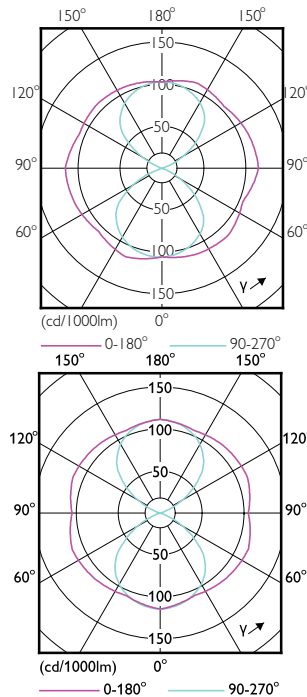

Order Code	Full Product Name	Correlated Colour		
		Colour Code	Temperature (Nom)	Luminous Flux (Nom)
929002007402	TrueForce LED Road 84-55W E40 730	730	3000 K	8400 lm
929002007502	TrueForce LED Road 90-55W E40 740	740	4000 K	9000 lm
929002068708	TrueForce LED Road 55W E40 740 MV	740	4000 K	9000 lm
929002068808	TrueForce LED Road 55W E40 765 MV	765	6500 K	9000 lm
929002221608	TrueForce LED Road 55W E40 730 MV	730	3000 K	8400 lm
929002007602	TrueForce LED Road 112-68W E40 730	730	3000 K	11200 lm
929002007702	TrueForce LED Road 120-68W E40 740	740	4000 K	12000 lm

Temperature

Order Code	Full Product Name	T-Case Maximum (Nom)
929001898402	TrueForce LED Road 55-35W E27 730	95 °C
929001898502	TrueForce LED Road 60-35W E27 740	95 °C
929002068508	TrueForce LED Road 35W E27 740 MV	95 °C
929002068608	TrueForce LED Road 35W E27 765 MV	95 °C
929002221708	TrueForce LED Road 35W E27 730 MV	95 °C
929001999402	TrueForce LED Road 40-25W E27 730	95 °C
929001999502	TrueForce LED Road 42-25W E27 740	95 °C
929002007402	TrueForce LED Road 84-55W E40 730	97 °C
929002007502	TrueForce LED Road 90-55W E40 740	97 °C
929002068708	TrueForce LED Road 55W E40 740 MV	97 °C
929002068808	TrueForce LED Road 55W E40 765 MV	97 °C
929002221608	TrueForce LED Road 55W E40 730 MV	97 °C
929002007602	TrueForce LED Road 112-68W E40 730	103 °C
929002007702	TrueForce LED Road 120-68W E40 740	103 °C