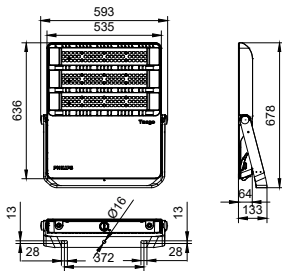

## Product Data

Full product code	911401617206
Order product name	BVP384 LED614/NW 490W 220-240V SWB GM
Order code	911401617206

SAP numerator – quantity per pack	1
Numerator – packs per outer box	1
SAP material	911401617206
SAP net weight (piece)	18.999 kg

## Dimensional drawing

BVP38x Tango G3