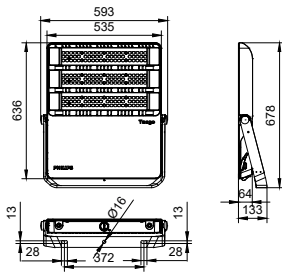

## Product Data

Full product code 911401620906  
Order product name BVP384 LED614/CW 490W 220-240V S6 L GM  
Order code 911401620906

SAP numerator – quantity per pack 1  
Numerator – packs per outer box 1  
SAP material 911401620906  
SAP net weight (piece) 18.999 kg

## Dimensional drawing

BVP38x Tango G3