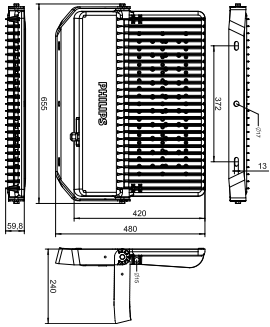

Product data

General Information		Mechanical and Housing	
Lamp colour code	740 neutral white	Housing material	Aluminum die-cast
Driver included	Yes	Optical cover/lens material	Polycarbonate
Optical cover/lens type	PC-MLO [Polycarbonate micro lens optic]	Colour	Aluminium and Grey
Control interface	Analog	Approval and Application	
Connection	Flying leads/wires	Ingress protection code	IP65 [Dust penetration-protected, jet-proof]
Cable	Cable 0.5 m without plug	Mech. impact protection code	IK08 [5 J vandal-protected]
Protection class IEC	Safety class I (I)	Initial Performance (IEC Compliant)	
CE mark	CE mark	Initial luminous flux (system flux)	43000 lm
Operating and Electrical		Luminous flux tolerance	+/-10%
Input Voltage	220 to 240 V	Initial LED luminaire efficacy	130 lm/W
Input frequency	50 or 60 Hz	Lamp colour temperature	4000 K
Power factor (min.)	0.9	Colour Rendering Index	>70
Controls and Dimming		Initial input power	335 W
Dimmable	Yes	Power consumption tolerance	+/-10%

Tango G2 LED

Application Conditions

Ambient temperature range -40 to +50 °C

Product Data

Full product code 911401698105
Order product name BVP283 LED430/NW 335W AWB P7 GM
Order code 911401698105

SAP numerator – quantity per pack 1
Numerator – packs per outer box 1
SAP material 911401698105
SAP net weight (piece) 12.790 kg

Dimensional drawing

BVP281-BVP284 Tango LED gen2