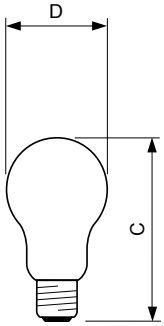

Standard A-shape clear

Standard 60W E27 240V A55 CL 1CT/10X10F

Conventional pear-shaped incandescent lamps

Product data

General Information		Mechanical and Housing	
Cap base	E27 [E27]	Lamp Finish	Clear
Burning Position	UNIVERSAL [Any/Universal]	Bulb shape	A55 [A 55mm]
Nominal lifetime (nom.)	1000 h		
Light Technical		Product Data	
Lamp Luminous Flux 25°C EL (Nom)	700 lm	Full product code	871829174636200
Colour Rendering Index,horiz (Nom)	100	Order product name	Standard 60W E27 240V A55 CL 1CT/10X10F
		EAN/UPC – product	8718291746362
		Order code	920054645597
Operating and Electrical		SAP numerator – quantity per pack	1
Power (Rated) (Nom)	60 W	Numerator – packs per outer box	100
Voltage (Nom)	240 V	SAP material	920054645597
		SAP net weight (piece)	25.000 g
Controls and Dimming		ILCOS code	IAA/C-60-240-E27-55
Dimmable	Yes		

Standard A-shape clear

Dimensional drawing

STD 60W E27 240V A55 CL

Product	D (max)	D	C (max)
Standard 60W E27 240V A55 CL 1CT/10X10F	56 mm	55 mm	97 mm