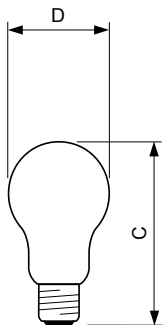

## Standard 75W E27 230V A55 CL 1CT/12X10F

Conventional pear-shaped incandescent lamps

### Product data

General Information		Mechanical and Housing	
Cap base	E27 [ E27]	Lamp Finish	Clear
Burning Position	UNIVERSAL [ Any/Universal]	Bulb shape	A55 [ A 55mm]
Nominal lifetime (nom.)	1000 h		
Rated Lifetime	1000 h		
Light Technical		Product Data	
Lamp Luminous Flux 25°C EL (Nom)	930 lm	Full product code	871150035459484
Colour Rendering Index,horiz (Nom)	100	Order product name	Standard 75W E27 230V A55 CL 1CT/12X10F
		EAN/UPC – product	8711500354594
		Order code	926000004004
Operating and Electrical		SAP numerator – quantity per pack	1
Power (Rated) (Nom)	75 W	Numerator – packs per outer box	120
Voltage (Nom)	230 V	SAP material	926000004004
		SAP net weight (piece)	0.025 kg
Controls and Dimming		ILCOS code	IAA/C-75-230-E27-55
Dimmable	Yes		

## Standard A-shape clear

### Dimensional drawing

STD 75W E27 230V A55 CL

Product	D (max)	D	C (max)
Standard 75W E27 230V A55 CL 1CT/12X10F	56 mm	55 mm	97 mm