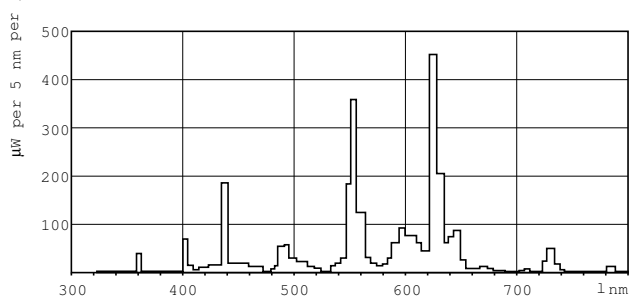

Product data

General Information	
Cap base	G13 [Medium Bi-Pin Fluorescent]
Life to 10% failures (nom.)	12000 h
Life to 50% failures (nom.)	15000 h
Life to 50% failures preheat (nom.)	20000 h
LSF 2000 h Rated	99 %
LSF 4000 h Rated	99 %
LSF 6000 h Rated	99 %
LSF 8000 h Rated	99 %
LSF 12000 h Rated	89 %
LSF 16000 h Rated	33 %
LSF 20000 h Rated	2 %
Light Technical	
Colour Code	830 [CCT of 3,000 K]
Lamp Luminous Flux 25°C EL (Nom)	2400 lm
Lamp Luminous Flux (Nom)	2400 lm
Colour Designation	Warm white (WW)
Colour Temperature, horizontal (Nom)	3000 K

Lamp Luminous Efficacy EM (Nom)	80 lm/W
Colour Rendering Index,horiz (Nom)	>80
LLMF 2000 h Rated	96 %
LLMF 4000 h Rated	95 %
LLMF 6000 h Rated	94 %
LLMF 8000 h Rated	93 %
LLMF 12000 h Rated	92 %
LLMF 16000 h Rated	91 %
LLMF 20000 h Rated	90 %
Operating and Electrical	
Power (Rated) (Nom)	30.0 W
Lamp current (nom.)	0.360 A
Temperature	
Design temperature (nom.)	25 °C

Product Data

Full product code	871150063183140
Order product name	MASTER TL-D Super 80 30W/830 1SL/25

EAN/UPC – product	8711500631831
Order code	927920583023
Local order code	9279-205-83014
SAP numerator – quantity per pack	1
Numerator – packs per outer box	25
SAP material	927920583023
SAP net weight (piece)	103.600 g
ILCOS code	FD-30/30/1B-E-G13

Dimensional drawing

Product	D (max)	A (max)	B (max)	B (min)	C (max)
MASTER TL-D Super 80 30W/830 1SL/25	28 mm	894.6 mm	901.7 mm	899.3 mm	908.8 mm

TL-D 30W/830

Photometric data

Lightcolour /830

Lightcolour /830