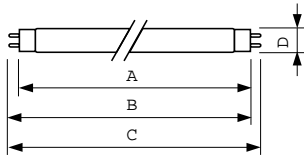

Dimensional drawing

Product	D (max)	A (max)	B (max)	B (min)	C (max)
MASTER TL-D Super 80 30W/830 1SL/25	28 mm	894.6 mm	901.7 mm	899.3 mm	908.8 mm

TL-D 30W/830

Photometric data

Lightcolour /830

Lightcolour /830