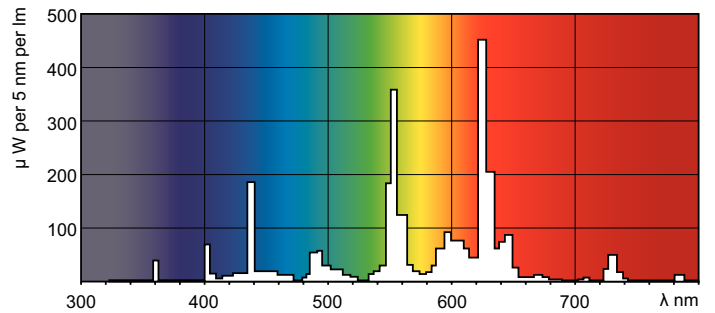

Product data

General Information	
Cap base	G13 [Medium Bi-Pin Fluorescent]
Life to 10% failures (nom.)	12000 h
Life to 50% failures (nom.)	15000 h
Life to 50% failures preheat (nom.)	20000 h
LSF 2000 h Rated	99 %
LSF 4000 h Rated	99 %
LSF 6000 h Rated	99 %
LSF 8000 h Rated	99 %
LSF 12000 h Rated	89 %
LSF 16000 h Rated	33 %
LSF 20000 h Rated	2 %
Light Technical	
Colour Code	830 [CCT of 3,000 K]
Lamp Luminous Flux 25°C EL (Nom)	2400 lm
Lamp Luminous Flux (Nom)	2400 lm
Colour Designation	Warm white (WW)
Colour Temperature, horizontal (Nom)	3000 K

Lamp Luminous Efficacy EM (Nom)	80 lm/W
Colour Rendering Index,horiz (Nom)	>80
LLMF 2000 h Rated	96 %
LLMF 4000 h Rated	95 %
LLMF 6000 h Rated	94 %
LLMF 8000 h Rated	93 %
LLMF 12000 h Rated	92 %
LLMF 16000 h Rated	91 %
LLMF 20000 h Rated	90 %
Operating and Electrical	
Power (Rated) (Nom)	30.0 W
Lamp current (nom.)	0.360 A
Temperature	
Design temperature (nom.)	25 °C

Dimensional drawing

Product	D (max)	A (max)	B (max)	B (min)	C (max)
MASTER TL-D Super 80 30W/830 1SL/25	28 mm	894.6 mm	901.7 mm	899.3 mm	908.8 mm

TL-D 30W/830

Photometric data

Lightcolour /830

Lightcolour /830