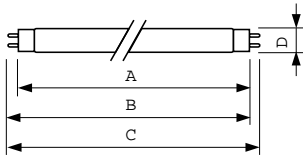

## Dimensional drawing

Product	D (max)	A (max)	B (max)	B (min)	C (max)
MASTER TL-D Super 80 30W/840 1SL/25	28 mm	894.6 mm	901.7 mm	899.3 mm	908.8 mm