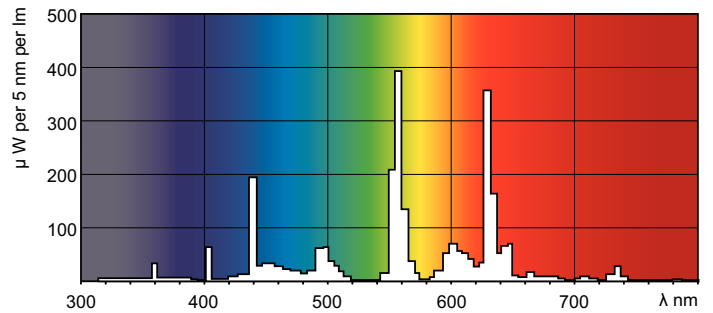

Lightcolour /840