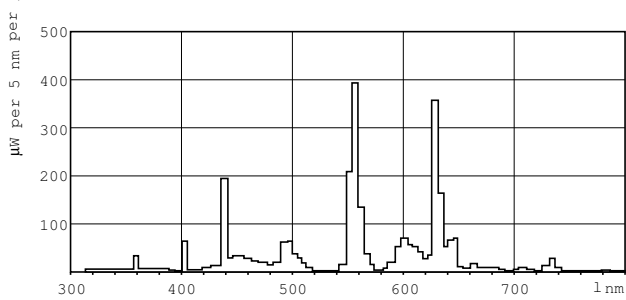

MASTER TL-D Super 80

Controls and Dimming

Dimmable	Yes

Approval and Application

Energy efficiency label (EEL)	A
Mercury (Hg) content (nom.)	2.0 mg
Energy consumption kWh/1,000 hours	36 kWh

Product Data

Full product code	871150063186240
Order product name	MASTER TL-D Super 80 30W/840 1SL/25

EAN/UPC – product	8711500631862
Order code	927920584023
Local order code	9279-205-84014
SAP numerator – quantity per pack	1
Numerator – packs per outer box	25
SAP material	927920584023
SAP net weight (piece)	103.600 g
ILCOS code	FD-30/40/1B-E-G13

Dimensional drawing

Product	D (max)	A (max)	B (max)	B (min)	C (max)
MASTER TL-D Super 80 30W/840 1SL/25	28 mm	894.6 mm	901.7 mm	899.3 mm	908.8 mm

TL-D 30W/840

Photometric data

Lightcolour /840