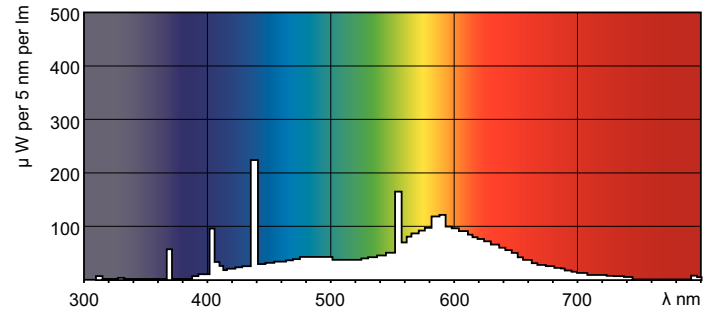

### Product data

General Information		Lamp current (nom.)		0.450 A	
Cap base	G10Q [ G10q]	Voltage (Nom)	81 V		
Life to 50% failures (nom.)	13000 h	<b>Controls and Dimming</b>			
<b>Light Technical</b>		Dimmable	Yes		
Colour Code	33-640	<b>Mechanical and Housing</b>			
Lamp Luminous Flux 25°C EL (Nom)	2050 lm	Bulb shape	C-T9 [ C-T 29 mm (C-T9)]		
Colour Designation	Cool White (CW)	<b>Approval and Application</b>			
Lumen maintenance 10,000 hours (nom.)	73 %	Mercury (Hg) content (nom.)	9 mg		
Lumen maintenance 2,000 hours (nom.)	83 %	<b>Product Data</b>			
Lumen maintenance 5,000 hours (nom.)	74 %	Full product code	871150055956215		
Colour Temperature, horizontal (Nom)	4100 K	Order product name	TL-E 32W/33-640 1CT/12		
Lamp Luminous Efficacy EM (Nom)	64 lm/W	EAN/UPC – product	8711500559562		
Colour Rendering Index, horiz (Nom)	63	Order code	928026303360		
<b>Operating and Electrical</b>					
Power (Rated) (Nom)	32.0 W				

### Photometric data

Lightcolour /33-640

Lightcolour /33-640