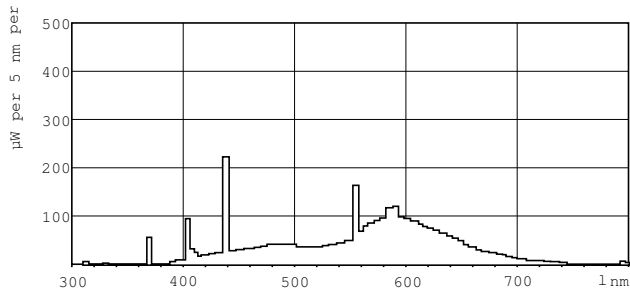

### Product data

General Information		Lamp current (nom.)		0.450 A	
Cap base	G10Q [ G10q]	Voltage (Nom)	81 V		
Life to 50% failures (nom.)	13000 h	<b>Controls and Dimming</b>			
<b>Light Technical</b>		Dimmable	Yes		
Colour Code	33-640	<b>Mechanical and Housing</b>			
Lamp Luminous Flux 25°C EL (Nom)	2050 lm	Bulb shape	C-T9 [ C-T 29 mm (C-T9)]		
Colour Designation	Cool White (CW)	<b>Approval and Application</b>			
Lumen maintenance 10,000 hours (nom.)	73 %	Mercury (Hg) content (nom.)	9 mg		
Lumen maintenance 2,000 hours (nom.)	83 %	<b>Product Data</b>			
Lumen maintenance 5,000 hours (nom.)	74 %	Full product code	871150055956215		
Colour Temperature, horizontal (Nom)	4100 K	Order product name	TL-E 32W/33-640 1CT/12		
Lamp Luminous Efficacy EM (Nom)	64 lm/W	EAN/UPC – product	8711500559562		
Colour Rendering Index, horiz (Nom)	63	Order code	928026303360		
<b>Operating and Electrical</b>					
Power (Rated) (Nom)	32.0 W				

## TL-E Circular Standard Colours

Local order code	9280-263-03360
SAP numerator – quantity per pack	1
Numerator – packs per outer box	12
SAP material	928026303360

SAP net weight (piece)	0.180 kg
ILCOS code	FSC-32/41/2B-E-G10q-29/299

### Photometric data

Lightcolour /33-640

Lightcolour /33-640