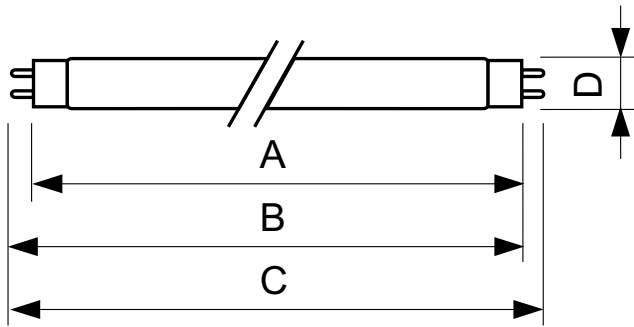

Operating and Electrical	
Power (Rated) (Nom)	18.0 W
Lamp current (nom.)	0.360 A

Voltage (Nom)	59 V
Controls and Dimming	
Dimmable	Yes

Mechanical and Housing	
Bulb shape	T8 [ 26 mm (T8)]

Approval and Application	
Mercury (Hg) content (nom.)	8.0 mg
Energy consumption kWh/1,000 hours	22 kWh

## Dimensional drawing

TL-D 18W/54-765

Product	D (max)	A (max)	B (max)	B (min)	C (max)
TL-D 18W/54-765 1SL/25	28 mm	589.8 mm	596.9 mm	594.5 mm	604 mm