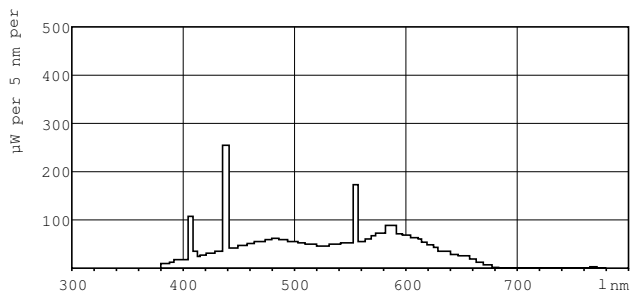

Photometric data

Lightcolour /54-765