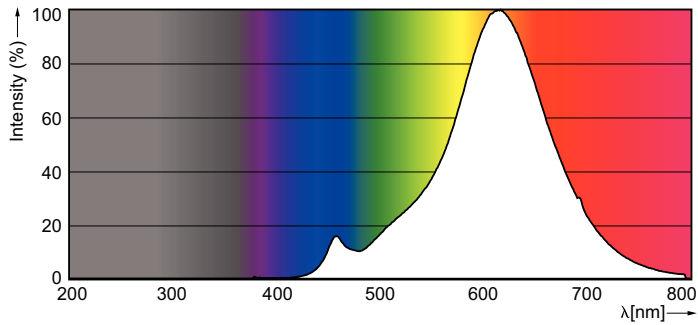

Photometric data

LED Lamps, Lightcolour /820 ST64 GOLD