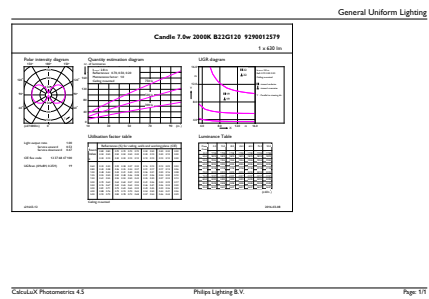

Photometric data

Classic LEDBulb D 7-50W G120 820 GOLD