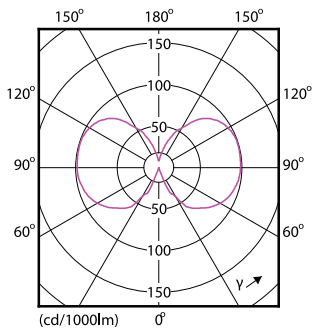

Classic LEDBulb D 7-50W G120 820 GOLD