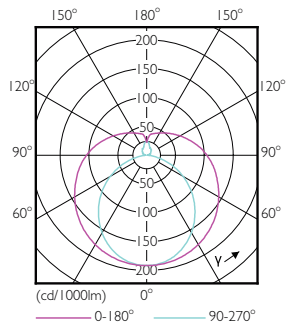

Photometric data

LEDtube Ecofit 16W G13 840 24D ND