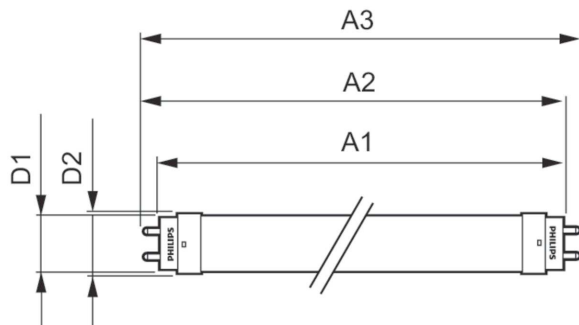

Ecofit Ledtubes T8

Approval marks	RoHS compliance CE marking KEMA Keur certificate
Energy consumption kWh/1,000 hours	16 kWh
	491852
Product Data	
Full product code	871869969700600
Order product name	Ecofit LEDtube 1200mm 16W 840 T8 I

EAN/UPC – product	8718699697006
Order code	929001276022
SAP numerator – quantity per pack	1
Numerator – packs per outer box	20
SAP material	929001276022
SAP net weight (piece)	0.215 kg

Dimensional drawing

Ecofit LEDtube 1200mm 16W 840 T8 I

Product	D1	D2	A1	A2	A3
Ecofit LEDtube 1200mm 16W 840 T8 I	25.7 mm	28 mm	1198 mm	1205 mm	1212 mm