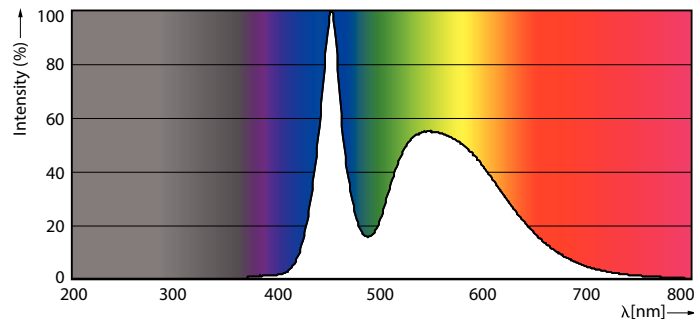

LEDtube Ecofit 16W G13 865 24D ND