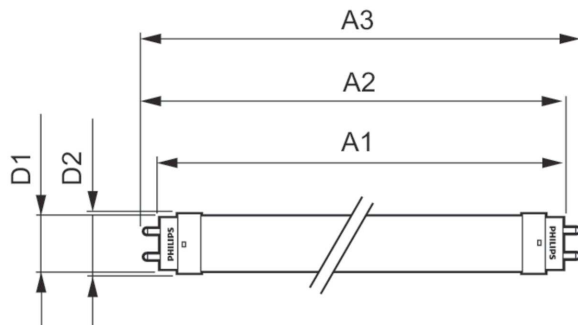

Product data

General Information		Warm-up time to 60% light (nom.)	
Cap base	G13 [Medium Bi-Pin Fluorescent]		0.5 s
EU RoHS compliant	Yes	Power factor (nom.)	0.5
Nominal lifetime (nom.)	15000 h	Voltage (Nom)	220-240 V
Switching cycle	50,000X		
	Sphere	Temperature	
Light Technical		T-ambient (max.)	45 °C
Colour Code	865 [CCT of 6,500 K]	T-ambient (min.)	-20 °C
Technical Beam Angle (Nom)	240 °	T storage (max.)	65 °C
Lamp Luminous Flux 25°C EL (Nom)	1600 lm	T storage (min.)	-40 °C
Colour Designation	Cool Daylight	T-Case maximum (nom.)	55 °C
Colour Temperature, horizontal (Nom)	6500 K	Controls and Dimming	
Lamp Luminous Efficacy EM (Nom)	100.00 lm/W	Dimmable	No
Colour consistency	<6	Mechanical and Housing	
Colour Rendering Index, horiz (Nom)	80	Bulb material	Glass
LLMF at end of nominal lifetime (nom.)	70 %	Product length	1200 mm
Operating and Electrical		Bulb shape	Tube, double-ended
Input frequency	50 to 60 Hz	Approval and Application	
Power (Rated) (Nom)	16 W	Energy Efficiency Class	F
Starting time (nom.)	0.5 s	Energy-saving product	Yes

Ecofit Ledtubes T8

Approval marks	RoHS compliance CE marking KEMA Keur certificate
Energy consumption kWh/1,000 hours	16 kWh
	491854
Product Data	
Full product code	871869969702000
Order product name	Ecofit LEDtube 1200mm 16W 865 T8 I

Ecofit LEDtube 1200mm 16W 865 T8 I

Product	D1	D2	A1	A2	A3
Ecofit LEDtube 1200mm 16W 865 T8 I	25.7 mm	28 mm	1198 mm	1205 mm	1212 mm

Photometric data

LEDtube Ecofit 16W G13 840 24D ND

LEDtube Ecofit 16W G13 865 24D ND