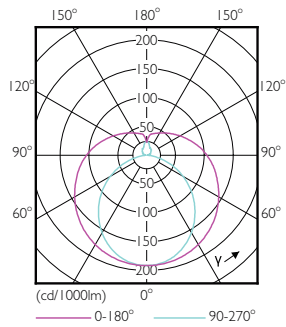

Product data

General Information		Warm-up time to 60% light (nom.)	
Cap base	G13 [Medium Bi-Pin Fluorescent]		0.5 s
EU RoHS compliant	Yes	Power factor (nom.)	0.5
Nominal lifetime (nom.)	15000 h	Voltage (Nom)	220-240 V
Switching cycle	50,000X		
	Sphere	Temperature	
Light Technical		T-ambient (max.)	45 °C
Colour Code	865 [CCT of 6,500 K]	T-ambient (min.)	-20 °C
Technical Beam Angle (Nom)	240 °	T storage (max.)	65 °C
Lamp Luminous Flux 25°C EL (Nom)	1600 lm	T storage (min.)	-40 °C
Colour Designation	Cool Daylight	T-Case maximum (nom.)	55 °C
Colour Temperature, horizontal (Nom)	6500 K	Controls and Dimming	
Lamp Luminous Efficacy EM (Nom)	100.00 lm/W	Dimmable	No
Colour consistency	<6	Mechanical and Housing	
Colour Rendering Index, horiz (Nom)	80	Bulb material	Glass
LLMF at end of nominal lifetime (nom.)	70 %	Product length	1200 mm
Operating and Electrical		Bulb shape	Tube, double-ended
Input frequency	50 to 60 Hz	Approval and Application	
Power (Rated) (Nom)	16 W	Energy Efficiency Class	F
Starting time (nom.)	0.5 s	Energy-saving product	Yes

Ecofit LEDtube 1200mm 16W 865 T8 I

Product	D1	D2	A1	A2	A3
Ecofit LEDtube 1200mm 16W 865 T8 I	25.7 mm	28 mm	1198 mm	1205 mm	1212 mm

Photometric data

LEDtube Ecofit 16W G13 840 24D ND

LEDtube Ecofit 16W G13 865 24D ND