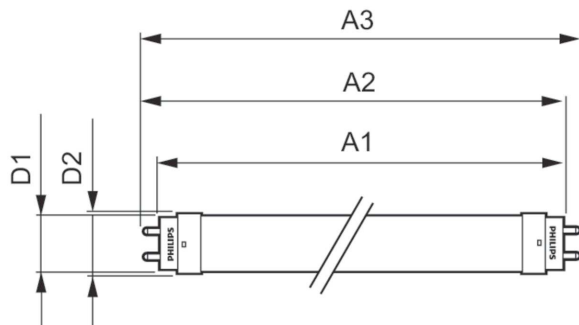

Product data

General Information		Temperature	
Cap base	G13 [Medium Bi-Pin Fluorescent]	Warm-up time to 60% light (nom.)	0.5 s
EU RoHS compliant	Yes	Power factor (nom.)	0.5
Nominal lifetime (nom.)	15000 h	Voltage (Nom)	220–240 V
Switching cycle	50,000X	Temperature	
	Sphere	T-ambient (max.)	45 °C
Light Technical		T-ambient (min.)	-20 °C
Colour Code	865 [CCT of 6,500 K]	T storage (max.)	65 °C
Technical Beam Angle (Nom)	240 °	T storage (min.)	-40 °C
Lamp Luminous Flux 25°C EL (Nom)	800 lm	T-Case maximum (nom.)	55 °C
Colour Designation	Cool Daylight	Controls and Dimming	
Colour Temperature, horizontal (Nom)	6500 K	Dimmable	No
Lamp Luminous Efficacy EM (Nom)	100.00 lm/W	Mechanical and Housing	
Colour consistency	<6	Bulb material	Glass
Colour Rendering Index, horiz (Nom)	80	Product length	600 mm
LLMF at end of nominal lifetime (nom.)	70 %	Bulb shape	Tube, double-ended
Operating and Electrical		Approval and Application	
Input frequency	50 to 60 Hz	Energy Efficiency Class	F
Power (Rated) (Nom)	8 W	Energy-saving product	Yes
Starting time (nom.)	0.5 s		

Ecofit Ledtubes T8

Approval marks	RoHS compliance CE marking KEMA Keur certificate
Energy consumption kWh/1,000 hours	8 kWh
	491858
Product Data	
Full product code	871869969706800
Order product name	Ecofit LEDtube 600mm 8W 865 T8 I

TLED Ecofit EU 600mm 8W 800lm 6500K

Product	D1	D2	A1	A2	A3
Ecofit LEDtube 600mm 8W 865 T8 I	25.7 mm	28 mm	588.5 mm	595.5 mm	602.5 mm

Photometric data

LEDtube Ecofit 16W G13 840 24D ND

LEDtube Ecofit 8W G13 865 24D ND