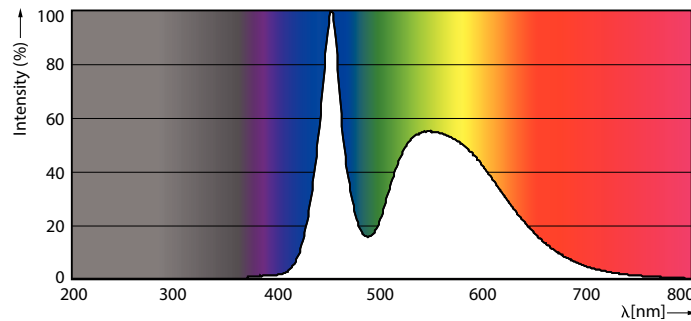

Product data

General Information		Temperature	
Cap base	G13 [Medium Bi-Pin Fluorescent]	Warm-up time to 60% light (nom.)	0.5 s
EU RoHS compliant	Yes	Power factor (nom.)	0.5
Nominal lifetime (nom.)	15000 h	Voltage (Nom)	220–240 V
Switching cycle	50,000X	Temperature	
	Sphere	T-ambient (max.)	45 °C
Light Technical		T-ambient (min.)	-20 °C
Colour Code	865 [CCT of 6,500 K]	T storage (max.)	65 °C
Technical Beam Angle (Nom)	240 °	T storage (min.)	-40 °C
Lamp Luminous Flux 25°C EL (Nom)	800 lm	T-Case maximum (nom.)	55 °C
Colour Designation	Cool Daylight	Controls and Dimming	
Colour Temperature, horizontal (Nom)	6500 K	Dimmable	No
Lamp Luminous Efficacy EM (Nom)	100.00 lm/W	Mechanical and Housing	
Colour consistency	<6	Bulb material	Glass
Colour Rendering Index, horiz (Nom)	80	Product length	600 mm
LLMF at end of nominal lifetime (nom.)	70 %	Bulb shape	Tube, double-ended
Operating and Electrical		Approval and Application	
Input frequency	50 to 60 Hz	Energy Efficiency Class	F
Power (Rated) (Nom)	8 W	Energy-saving product	Yes
Starting time (nom.)	0.5 s		

TLED Ecofit EU 600mm 8W 800lm 6500K

Product	D1	D2	A1	A2	A3
Ecofit LEDtube 600mm 8W 865 T8 I	25.7 mm	28 mm	588.5 mm	595.5 mm	602.5 mm

Photometric data

LEDtube Ecofit 16W G13 840 24D ND

LEDtube Ecofit 8W G13 865 24D ND