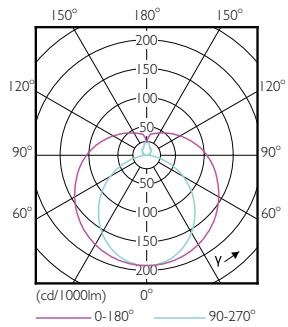

Product data

General Information		Temperature	
Cap base	G13 [Medium Bi-Pin Fluorescent]	Warm-up time to 60% light (nom.)	0.5 s
EU RoHS compliant	Yes	Power factor (nom.)	0.5
Nominal lifetime (nom.)	15000 h	Voltage (Nom)	220–240 V
Switching cycle	50,000X	Temperature	
	Sphere	T-ambient (max.)	45 °C
Light Technical		T-ambient (min.)	-20 °C
Colour Code	865 [CCT of 6,500 K]	T storage (max.)	65 °C
Technical Beam Angle (Nom)	240 °	T storage (min.)	-40 °C
Lamp Luminous Flux 25°C EL (Nom)	800 lm	T-Case maximum (nom.)	55 °C
Colour Designation	Cool Daylight	Controls and Dimming	
Colour Temperature, horizontal (Nom)	6500 K	Dimmable	No
Lamp Luminous Efficacy EM (Nom)	100.00 lm/W	Mechanical and Housing	
Colour consistency	<6	Bulb material	Glass
Colour Rendering Index, horiz (Nom)	80	Product length	600 mm
LLMF at end of nominal lifetime (nom.)	70 %	Bulb shape	Tube, double-ended
Operating and Electrical		Approval and Application	
Input frequency	50 to 60 Hz	Energy Efficiency Class	F
Power (Rated) (Nom)	8 W	Energy-saving product	Yes
Starting time (nom.)	0.5 s		

TLED Ecofit EU 600mm 8W 800lm 6500K

Product	D1	D2	A1	A2	A3
Ecofit LEDtube 600mm 8W 865 T8 I	25.7 mm	28 mm	588.5 mm	595.5 mm	602.5 mm

Photometric data

LEDtube Ecofit 16W G13 840 24D ND

LEDtube Ecofit 8W G13 865 24D ND