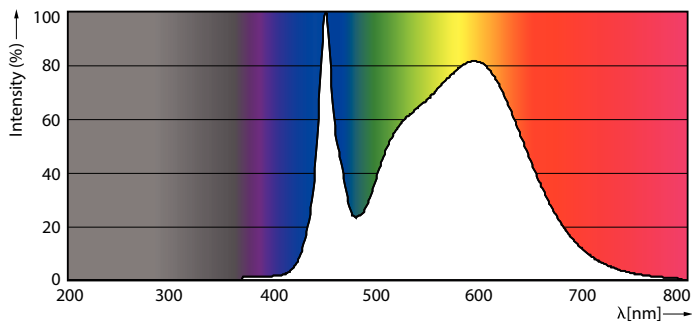

Photometric data

MAS LEDtube HF 1500mm HO 20W840 T8

MAS LEDtube HF 1500mm HO 20W840 T8