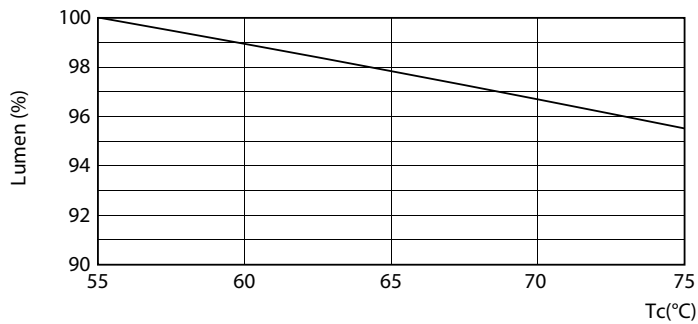

Lifetime

LEDtube HF 1500mm HO-UO 20-24W G13 830-865 T8