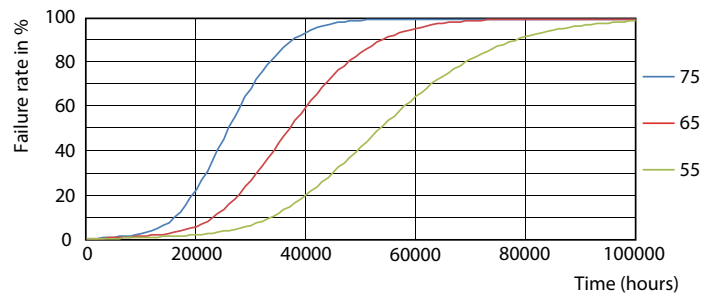

LEDtube HF 1500mm 26W G5 T5