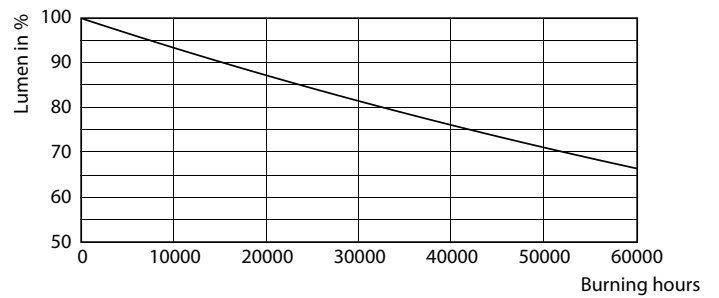

Lifetime

LEDtube HF 1500mm HO-UO 20-24W G13 830-865 T8