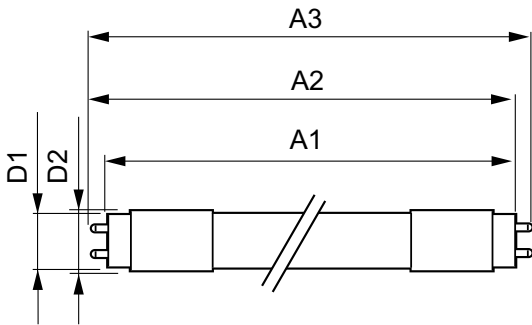

MASTER LEDtube InstantFit HF

T-Case maximum (nom.)	55 °C
Controls and Dimming	
Dimmable	No
Mechanical and Housing	
Bulb material	Plastic
Product length	1500 mm
Bulb shape	Tube, double-ended
Approval and Application	
Energy Efficiency Class	D
Energy-saving product	Yes
Approval marks	RoHS compliance TUV CE marking KEMA Keur certificate

Energy consumption kWh/1,000 hours	20 kWh
	387370
Product Data	
Full product code	871869668754300
Order product name	MASTER LEDtube HF 1500mm HO 20W840 T8
EAN/UPC – product	8718696687543
Order code	929001284402
SAP numerator – quantity per pack	1
Numerator – packs per outer box	10
SAP material	929001284402
SAP net weight (piece)	0.450 kg

Dimensional drawing

MASTER LEDtube HF 1500mm HO 20W840 T8

Product	D1	D2	A1	A2	A3
MASTER LEDtube HF 1500mm HO 20W840 T8	25,6 mm	28 mm	1498,7 mm	1505,8 mm	1512,9 mm