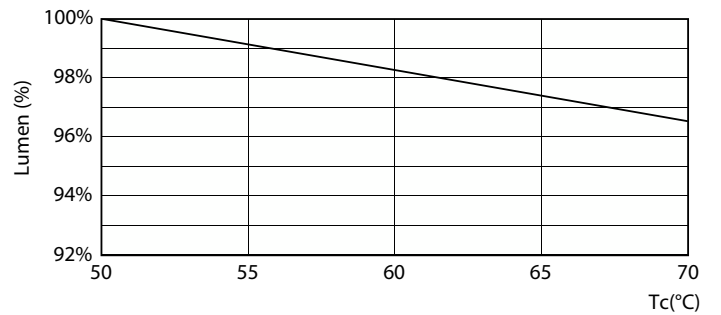

MASTER LEDtube EM/Mains

Photometric data

Spectral Power Distribution Colour

Lifetime

Lumen Maintenance Diagram

LumenVsTc

FailureRate

Life Expectancy Diagram