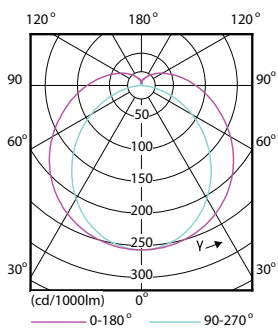

Energy consumption kWh/1,000 hours	12 kWh
	403573
Product Data	
Full product code	871869668710900
Order product name	MASTER LEDtube 900mm HO 12W 865 T8
EAN/UPC – product	8718696687109
Order code	929001298502
SAP numerator – quantity per pack	1
Numerator – packs per outer box	10
SAP material	929001298502
SAP net weight (piece)	0.180 kg

Dimensional drawing

MASTER LEDtube 900mm HO 12W 865 T8

Product	D1	D2	A1	A2	A3
MASTER LEDtube 900mm HO 12W 865 T8	25.78 mm	28 mm	893.3 mm	900.4 mm	907.5 mm

Photometric data

Light Distribution Diagram

General uniform lighting

MASTER LEDtube EM/Mains

Photometric data

Spectral Power Distribution Colour

Lifetime

Lumen Maintenance Diagram

LumenVsTc

FailureRate

Life Expectancy Diagram