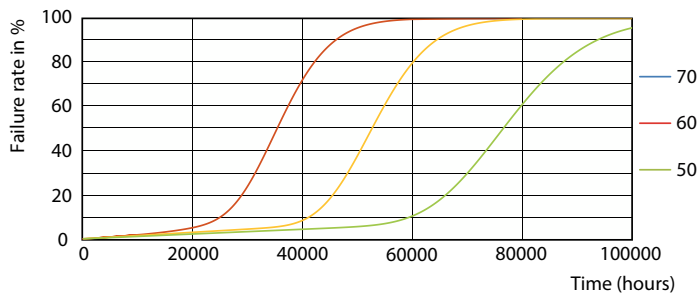

MASTER LEDtube EM/Mains

Photometric data

Spectral Power Distribution Colour

Lifetime

Lumen Maintenance Diagram

LumenVsTc

FailureRate

Life Expectancy Diagram