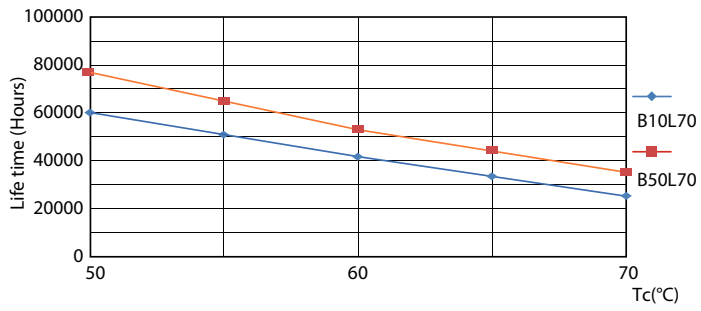

MASTER LEDtube EM/Mains

Photometric data

Spectral Power Distribution Colour

Lifetime

Lumen Maintenance Diagram

LumenVsTc

FailureRate

Life Expectancy Diagram

MASTER LEDtube EM/Mains

Lifetime

LifetimeVsTc