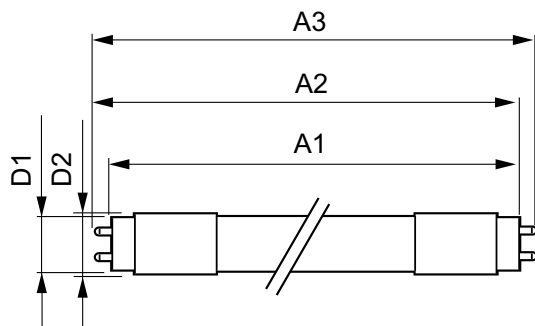

Warnings and Safety

• -

Product data

General Information	
Cap base	G13 ROT (Rotating) [Medium Bi-Pin Fluorescent]
EU RoHS compliant	Yes
Nominal lifetime (nom.)	75000 h
Switching cycle	200,000X
	Sphere

Light Technical	
Colour Code	865 [CCT of 6,500 K]
Technical Beam Angle (Nom)	160 °
Lamp Luminous Flux 25°C EL (Nom)	1575 lm
Colour Designation	Cool Daylight
Colour Temperature, horizontal (Nom)	6500 K
Lamp Luminous Efficacy EM (Nom)	131.00 lm/W
Colour consistency	<6
Colour Rendering Index,horiz (Nom)	80

Temperature	
T-ambient (max.)	45 °C
T-ambient (min.)	-20 °C
T storage (max.)	65 °C
T storage (min.)	-40 °C

MASTER LEDtube EM/Mains

T-Case maximum (nom.)	50 °C
Controls and Dimming	
Dimmable	No
Mechanical and Housing	
Lamp Finish	Frosted
Bulb material	Plastic
Product length	900 mm
Bulb shape	Tube, double-ended
Approval and Application	
Energy Efficiency Class	E
Energy-saving product	Yes
Approval marks	TUV
Approval marks	RoHS compliance CE marking KEMA Keur certificate

Energy consumption kWh/1,000 hours	12 kWh
	403573
Product Data	
Full product code	871869668710900
Order product name	MASTER LEDtube 900mm HO 12W 865 T8
EAN/UPC – product	8718696687109
Order code	929001298502
SAP numerator – quantity per pack	1
Numerator – packs per outer box	10
SAP material	929001298502
SAP net weight (piece)	0.180 kg

Dimensional drawing

MASTER LEDtube 900mm HO 12W 865 T8

Product	D1	D2	A1	A2	A3
MASTER LEDtube 900mm HO 12W 865 T8	25.78 mm	28 mm	893.3 mm	900.4 mm	907.5 mm

Photometric data

Light Distribution Diagram

General uniform lighting