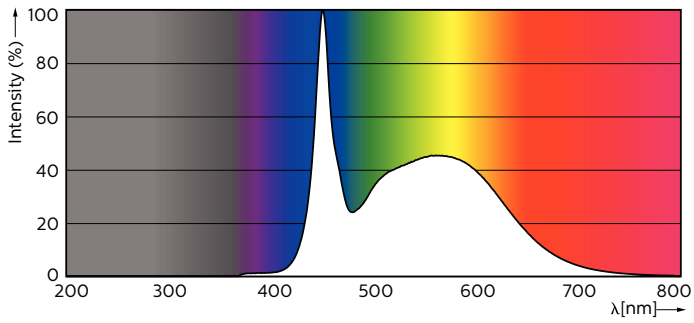

Warnings and Safety

• -

Product data

General Information	
Cap base	G13 ROT (Rotating) [Medium Bi-Pin Fluorescent]
EU RoHS compliant	Yes
Nominal lifetime (nom.)	75000 h
Switching cycle	200,000X
	Sphere

Light Technical	
Colour Code	865 [CCT of 6,500 K]
Technical Beam Angle (Nom)	160 °
Lamp Luminous Flux 25°C EL (Nom)	1575 lm
Colour Designation	Cool Daylight
Colour Temperature, horizontal (Nom)	6500 K
Lamp Luminous Efficacy EM (Nom)	131.00 lm/W
Colour consistency	<6
Colour Rendering Index,horiz (Nom)	80

MASTER LEDtube EM/Mains

Photometric data

Spectral Power Distribution Colour

Lifetime

Lumen Maintenance Diagram

LumenVsTc

FailureRate

Life Expectancy Diagram