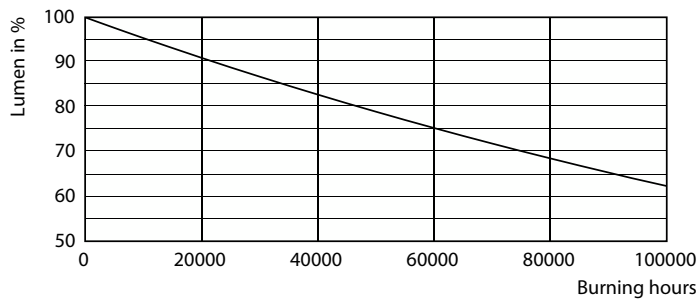

Warnings and Safety

• -

Product data

General Information	
Cap base	G13 ROT (Rotating) [Medium Bi-Pin Fluorescent]
EU RoHS compliant	Yes
Nominal lifetime (nom.)	75000 h
Switching cycle	200,000X
	Sphere

Light Technical	
Colour Code	865 [CCT of 6,500 K]
Technical Beam Angle (Nom)	160 °
Lamp Luminous Flux 25°C EL (Nom)	1575 lm
Colour Designation	Cool Daylight
Colour Temperature, horizontal (Nom)	6500 K
Lamp Luminous Efficacy EM (Nom)	131.00 lm/W
Colour consistency	<6
Colour Rendering Index,horiz (Nom)	80

Dimensional drawing

MASTER LEDtube 900mm HO 12W 865 T8

Product	D1	D2	A1	A2	A3
MASTER LEDtube 900mm HO 12W 865 T8	25.78 mm	28 mm	893.3 mm	900.4 mm	907.5 mm

Photometric data

Light Distribution Diagram

General uniform lighting

MASTER LEDtube EM/Mains

Photometric data

Spectral Power Distribution Colour

Lifetime

Lumen Maintenance Diagram

LumenVsTc

FailureRate

Life Expectancy Diagram