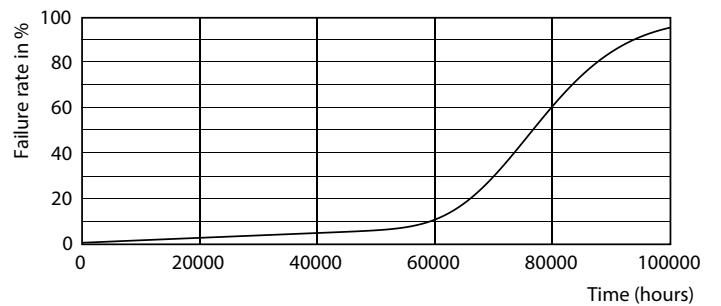

MASTER LEDtube EM/Mains

Photometric data

Spectral Power Distribution Colour

Lifetime

Lumen Maintenance Diagram

LumenVsTc

FailureRate

Life Expectancy Diagram