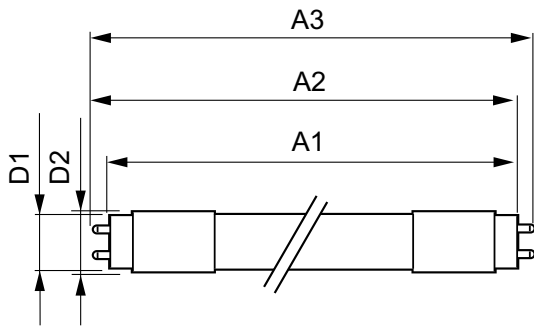

Warnings and Safety

- NOTES: The overall energy efficiency and light distribution of any installation that uses these lamps are determined by the design of the installation.

Product data

General information	
Cap base	G13 ROT (Rotating) [Medium Bi-Pin Fluorescent]
EU RoHS compliant	Yes
Nominal lifetime (nom.)	60000 h
Switching cycle	50,000X Sphere
Light technical	
Colour Code	840 [CCT of 4,000 K]
Technical Beam Angle (Nom)	160 °
Lamp Luminous Flux 25°C EL (Nom)	2500 lm
Colour Designation	Cool White (CW)
Colour Temperature, horizontal (Nom)	4000 K
Lamp Luminous Efficacy EM (Nom)	156 lm/W
Colour consistency	<6
Colour Rendering Index,horiz (Nom)	83

MASTER LEDtube InstantFit HF

T-Case maximum (nom.)	55 °C
Controls and dimming	
Dimmable	No
Mechanical and housing	
Bulb material	Plastic
Product length	1200 mm
Bulb shape	Tube, double-ended
Approval and application	
Energy Efficiency Class	D
Energy-saving product	Yes
Approval marks	TUV
Approval marks	RoHS compliance CE marking KEMA Keur certificate

Energy consumption kWh/1,000 hours	16 kWh
	387373
Product data	
Full product code	871869668796300
Order product name	MASTER LEDtube HF 1200mm UO 16W840 T8
EAN/UPC – product	8718696687963
Order code	929001300002
SAP numerator – quantity per pack	1
Numerator – packs per outer box	10
SAP material	929001300002
Copy Net Weight (Piece)	0.360 kg

Dimensional drawing

MASTER LEDtube HF 1200mm UO 16W840 T8

Product	D1	D2	A1	A2	A3
MASTER LEDtube HF 1200mm UO 16W840 T8	25.6 mm	28 mm	1198.1 mm	1205.2 mm	1212.3 mm

Photometric data

MAS LEDtube HF 1200mm UO 16W840 T8