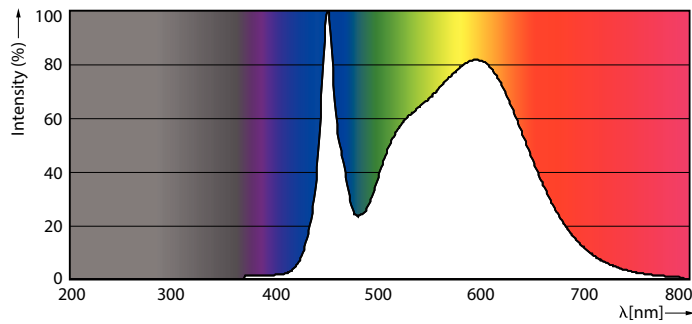

Photometric data

MAS LEDtube HF 1200mm UO 16W840 T8

MAS LEDtube HF 1200mm UO 16W840 T8