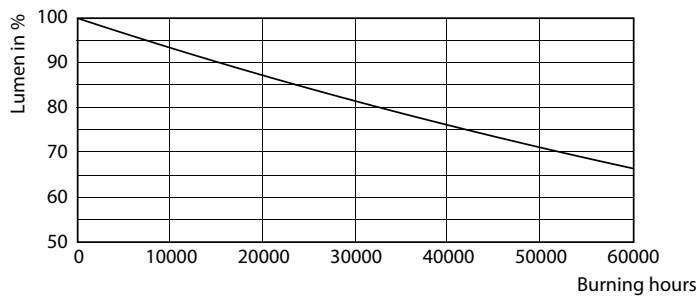

MASTER LEDtube InstantFit HF

Photometric data

Lifetime

LEDtube HF 1200mm 1500mm UO T8

LEDtube HF HO-UO 14-24W G13 830-865 T8