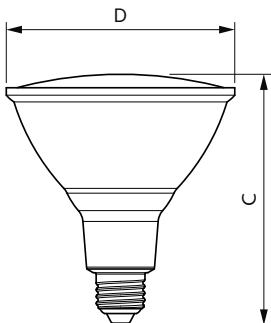

Product data

General Information	
Cap base	E27 [E27]
EU RoHS compliant	Yes
Nominal lifetime (nom.)	15000 h
Switching cycle	25,000X
Technical type	10-80W
Light Technical	
Colour Code	827 [CCT of 2,700 K]
Technical Beam Angle (Nom)	25 °
Lamp Luminous Flux 25°C EL (Nom)	900 lm
Luminous intensity (nom.)	1800 cd
Colour Designation	Warm white (WW)
Colour Temperature, horizontal (Nom)	2700 K
Lamp Luminous Efficacy EM (Nom)	90.00 lm/W
Colour consistency	<6
Colour Rendering Index,horiz (Nom)	80
LLMF at end of nominal lifetime (nom.)	70 %

Order code	929001322708
SAP numerator – quantity per pack	1
Numerator – packs per outer box	6
SAP material	929001322708
SAP net weight (piece)	0.385 kg

Dimensional drawing

PAR38 220-240V 11-60W 2700K E27 D