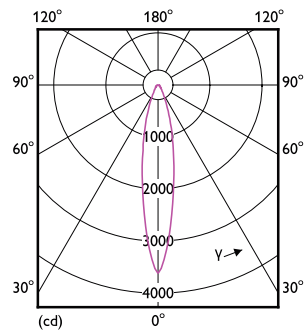

LEDspots Corepro 9W PAR38 E27 827 25D-LDD

© 2021 Philips Lighting B.V. Page 1/1

LEDspots Corepro 9W PAR38 E27 827 25D-ADL