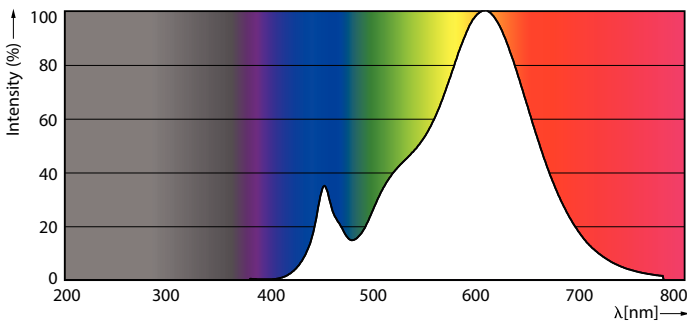

Photometric data

LEDspots Corepro 9W PAR38 E27 827 25D-POC