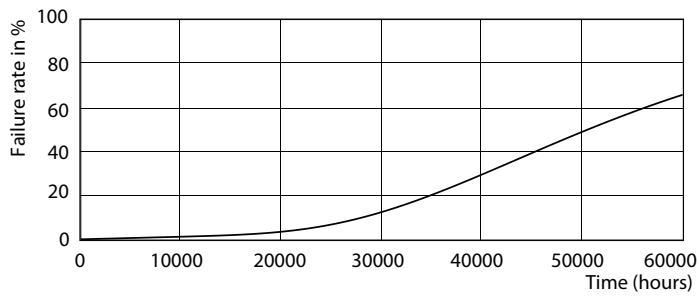

Product data

General Information	
Cap base	G5 [G5]
EU RoHS compliant	Yes
Nominal lifetime (nom.)	60000 h
Switching cycle	50,000X
Light Technical	
Colour Code	865 [CCT of 6,500 K]
Technical Beam Angle (Nom)	160 °
Lamp Luminous Flux 25°C EL (Nom)	5600 lm
Colour Designation	Cool Daylight
Colour Temperature, horizontal (Nom)	6500 K
Lamp Luminous Efficacy EM (Nom)	155.00 lm/W
Colour consistency	<6
Colour Rendering Index,horiz (Nom)	80
LLMF at end of nominal lifetime (nom.)	70 %
Operating and Electrical	
Input frequency	40000-75000 Hz

LEDtube 1500mm 36W G5 865 5600lm

MASTER LEDtube InstantFit HF T5

Photometric data

LEDtube 1200mm 26W G5

Lifetime

LEDtube 1500mm 36W G5 5600lm

LEDtube 1500mm 36W G5 5600lm

LEDtube 1500mm 36W G5 5600lm