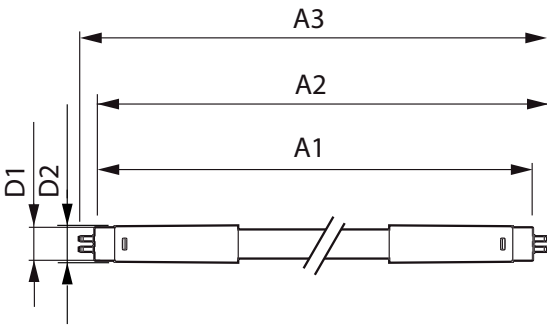

Product data

General Information	
Cap base	G5 [G5]
EU RoHS compliant	Yes
Nominal lifetime (nom.)	60000 h
Switching cycle	50,000X
Light Technical	
Colour Code	865 [CCT of 6,500 K]
Technical Beam Angle (Nom)	160 °
Lamp Luminous Flux 25°C EL (Nom)	5600 lm
Colour Designation	Cool Daylight
Colour Temperature, horizontal (Nom)	6500 K
Lamp Luminous Efficacy EM (Nom)	155.00 lm/W
Colour consistency	<6
Colour Rendering Index,horiz (Nom)	80
LLMF at end of nominal lifetime (nom.)	70 %
Operating and Electrical	
Input frequency	40000-75000 Hz

MASTER LEDtube InstantFit HF T5

Mechanical and Housing

Lamp Finish	Frosted
Bulb material	Plastic
Product length	1500 mm

Approval and Application

Energy efficiency label (EEL)	A++
Energy-saving product	Yes
Approval marks	RoHS compliance CE marking KEMA Keur certificate
Energy consumption kWh/1,000 hours	42 kWh

Dimensional drawing

TLED 230V 37-80W 5600lm 160D 6500K G5 ND

Product	D1	D2	A1	A2	A3
Master LEDtube HF 1500mm UO 36W 865 T5	15.2 mm	21 mm	1447.8 mm	1454.9 mm	1462 mm

Photometric data

LEDtube 1500mm 36W G5 865 5600lm