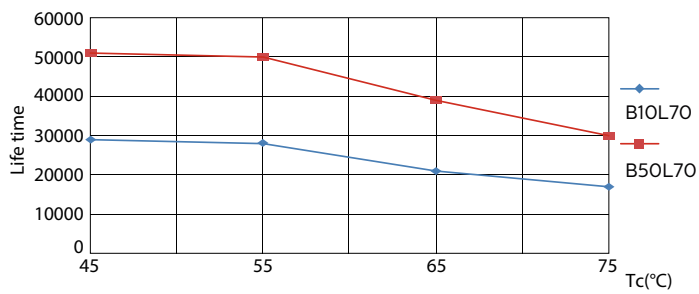

Product data

General Information	
Cap base	G5 [G5]
EU RoHS compliant	Yes
Nominal lifetime (nom.)	60000 h
Switching cycle	50,000X
Light Technical	
Colour Code	865 [CCT of 6,500 K]
Technical Beam Angle (Nom)	160 °
Lamp Luminous Flux 25°C EL (Nom)	5600 lm
Colour Designation	Cool Daylight
Colour Temperature, horizontal (Nom)	6500 K
Lamp Luminous Efficacy EM (Nom)	155.00 lm/W
Colour consistency	<6
Colour Rendering Index,horiz (Nom)	80
LLMF at end of nominal lifetime (nom.)	70 %
Operating and Electrical	
Input frequency	40000-75000 Hz

LEDtube 1500mm 36W G5 865 5600lm

MASTER LEDtube InstantFit HF T5

Photometric data

LEDtube 1200mm 26W G5

Lifetime

LEDtube 1500mm 36W G5 5600lm

LEDtube 1500mm 36W G5 5600lm

LEDtube 1500mm 36W G5 5600lm