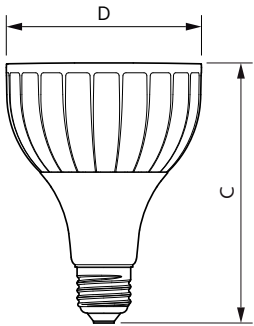

### Product data

General Information	
Cap base	E27 [ E27]
EU RoHS compliant	Yes
Nominal lifetime (nom.)	25000 h
Switching cycle	50,000X
Technical type	20-35W
Light Technical	
Colour Code	830 [ CCT of 3,000 K]
Technical Beam Angle (Nom)	15 °
Lamp Luminous Flux 25°C EL (Nom)	1800 lm
Luminous intensity (nom.)	18000 cd
Colour Designation	White (WH)
Colour Temperature, horizontal (Nom)	3000 K
Lamp Luminous Efficacy EM (Nom)	90.00 lm/W
Colour consistency	<6
Colour Rendering Index,horiz (Nom)	82
LLMF at end of nominal lifetime (nom.)	70 %

## Dimensional drawing

Master LED PAR30L 20W 15D 830

Product	D	C
Master LED PAR30L 20W 15D 830	95.5 mm	129 mm