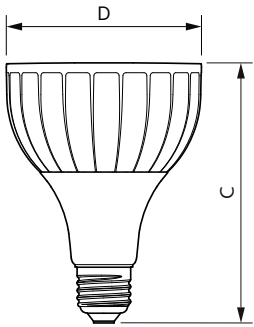

MASTER LEDspot PAR High Lumen

Energy consumption kWh/1,000 hours	20 kWh
Product Data	
Full product code	871869673129100
Order product name	Master LED PAR30L 20W 15D 840
EAN/UPC – product	8718696731291
Order code	929001353908

SAP numerator – quantity per pack	1
Numerator – packs per outer box	6
SAP material	929001353908
SAP net weight (piece)	0.410 kg

Dimensional drawing

PAR30L 220-240V 20-35W 1850lm 4KK E27 ND

Product	D	C
Master LED PAR30L 20W 15D 840	95.5 mm	129 mm