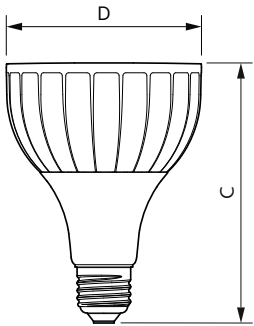

### Product data

General Information	
Cap base	E27 [ E27]
EU RoHS compliant	Yes
Nominal lifetime (nom.)	25000 h
Switching cycle	50,000X
Technical type	20-35W
Light Technical	
Colour Code	830 [ CCT of 3,000 K]
Technical Beam Angle (Nom)	30 °
Lamp Luminous Flux 25°C EL (Nom)	1800 lm
Luminous intensity (nom.)	5400 cd
Colour Designation	White (WH)
Colour Temperature, horizontal (Nom)	3000 K
Lamp Luminous Efficacy EM (Nom)	90.00 lm/W
Colour consistency	<6
Colour Rendering Index,horiz (Nom)	82
LLMF at end of nominal lifetime (nom.)	70 %

## Dimensional drawing

Master LED PAR30L 20W 30D 830

Product	D	C
Master LED PAR30L 20W 30D 830	95.5 mm	129 mm