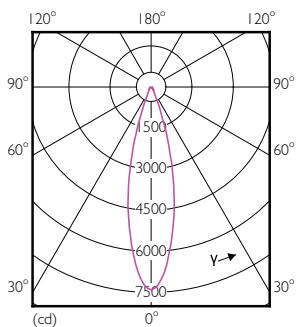

LEDspot MAS 20W E27 PAR30L 830 30D ND