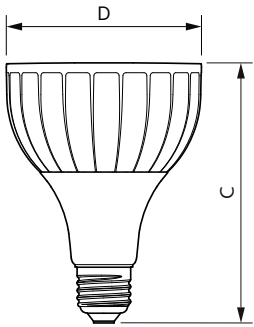

MASTER LEDspot PAR High Lumen

Energy consumption kWh/1,000 hours	20 kWh
Product Data	
Full product code	871869673136900
Order product name	Master LED PAR30L 20W 30D 840
EAN/UPC – product	8718696731369
Order code	929001354108

SAP numerator – quantity per pack	1
Numerator – packs per outer box	6
SAP material	929001354108
SAP net weight (piece)	0.410 kg

Dimensional drawing

PAR30L 220-240V 20-35W 1850lm 4KK E27 ND

Product	D	C
Master LED PAR30L 20W 30D 840	95.5 mm	129 mm