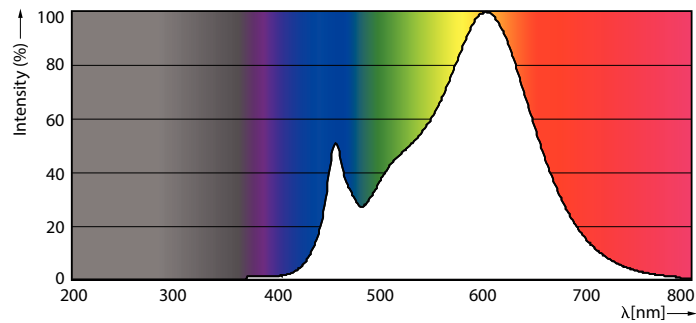

Photometric data

LEDspot PAR30L E27 3000K 15D