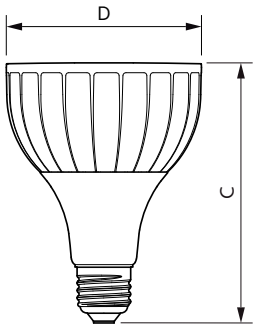

MASTER LEDspot PAR High Lumen

Energy consumption kWh/1,000 hours	32 kWh
Product Data	
Full product code	871869673138300
Order product name	Master LED PAR30L 32W 15D 830
EAN/UPC – product	8718696731383
Order code	929001354308

SAP numerator – quantity per pack	1
Numerator – packs per outer box	6
SAP material	929001354308
SAP net weight (piece)	0.410 kg

Dimensional drawing

Master LED PAR30L 32W 15D 830

Product	D	C
Master LED PAR30L 32W 15D 830	95.5 mm	129 mm