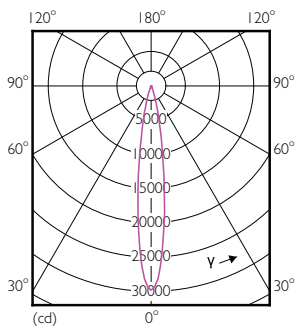

LEDspot PAR30L E27 3000K 15D