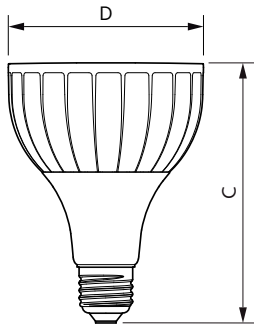

MASTER LEDspot PAR High Lumen

Energy consumption kWh/1,000 hours	32 kWh
Product Data	
Full product code	871869673140600
Order product name	Master LED PAR30L 32W 15D 840
EAN/UPC – product	8718696731406
Order code	929001354408

SAP numerator – quantity per pack	1
Numerator – packs per outer box	6
SAP material	929001354408
SAP net weight (piece)	0.410 kg

Dimensional drawing

PAR30L 220-240V 32-70W 15D 4000K E27 ND

Product	D	C
Master LED PAR30L 32W 15D 840	95.5 mm	129 mm