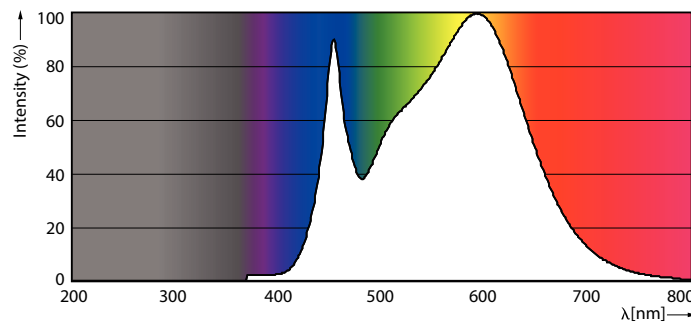

LEDspot PAR30L E27 32W 4000K 15D