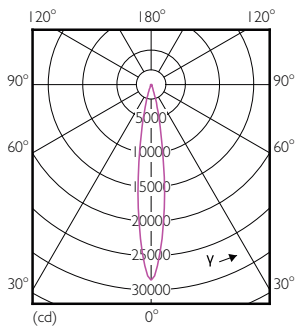

Photometric data

LEDspot PAR30L E27 32W 4000K 15D