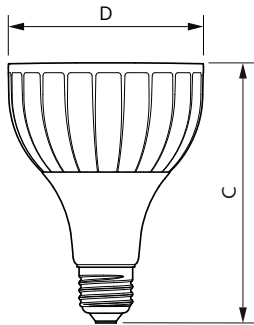

MASTER LEDspot PAR High Lumen

Energy consumption kWh/1,000 hours	32 kWh
Product Data	
Full product code	871869673148200
Order product name	Master LED PAR30L 32W 30D 857
EAN/UPC – product	8718696731482
Order code	929001354908

SAP numerator – quantity per pack	1
Numerator – packs per outer box	6
SAP material	929001354908
SAP net weight (piece)	0.410 kg

Dimensional drawing

PAR30L 220-240V 32-70W 30D 5700K E27 ND

Product	D	C
Master LED PAR30L 32W 30D 857	95.5 mm	129 mm