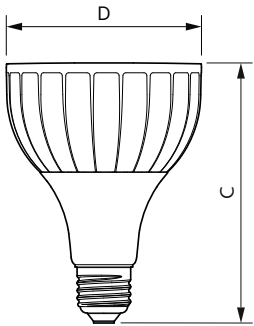

### Product data

General Information	
Cap base	E27 [ E27]
EU RoHS compliant	Yes
Nominal lifetime (nom.)	25000 h
Switching cycle	50,000X
Technical type	40-70W
Light Technical	
Colour Code	840 [ CCT of 4,000 K]
Technical Beam Angle (Nom)	15 °
Lamp Luminous Flux 25°C EL (Nom)	4200 lm
Luminous intensity (nom.)	42000 cd
Colour Designation	Cool White (CW)
Colour Temperature, horizontal (Nom)	4000 K
Lamp Luminous Efficacy EM (Nom)	105.00 lm/W
Colour consistency	<6
Colour Rendering Index,horiz (Nom)	82
LLMF at end of nominal lifetime (nom.)	70 %

## Dimensional drawing

Master LED PAR30L 40W 15D 840

Product	D	C
Master LED PAR30L 40W 15D 840	95.5 mm	129 mm