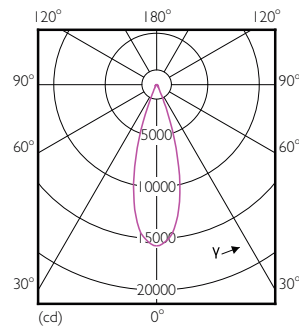

LEDspot E27 PAR30L 40W 4000K