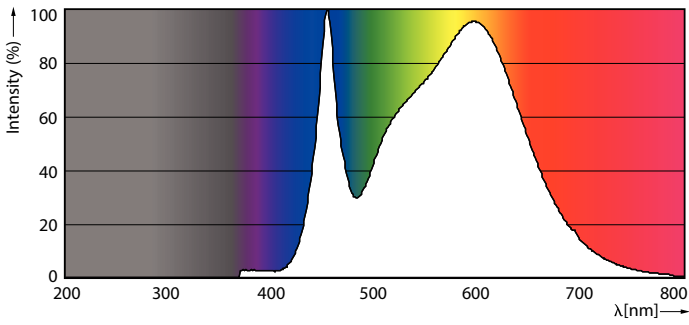

Photometric data

LEDspot E27 PAR30L 40W 4000K