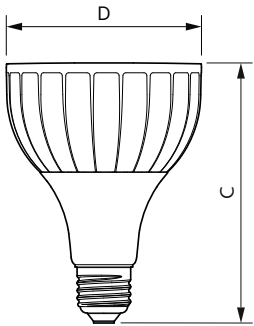

### Product data

General Information	
Cap base	E27 [ E27]
EU RoHS compliant	Yes
Nominal lifetime (nom.)	25000 h
Switching cycle	50,000X
Technical type	40-70W
Light Technical	
Colour Code	840 [ CCT of 4,000 K]
Technical Beam Angle (Nom)	30 °
Lamp Luminous Flux 25°C EL (Nom)	4600 lm
Luminous intensity (nom.)	14000 cd
Colour Designation	Cool White (CW)
Colour Temperature, horizontal (Nom)	4000 K
Lamp Luminous Efficacy EM (Nom)	115.00 lm/W
Colour consistency	<6
Colour Rendering Index,horiz (Nom)	82
LLMF at end of nominal lifetime (nom.)	70 %

## Dimensional drawing

Master LED PAR30L 40W 30D 840

Product	D	C
Master LED PAR30L 40W 30D 840	95.5 mm	129 mm