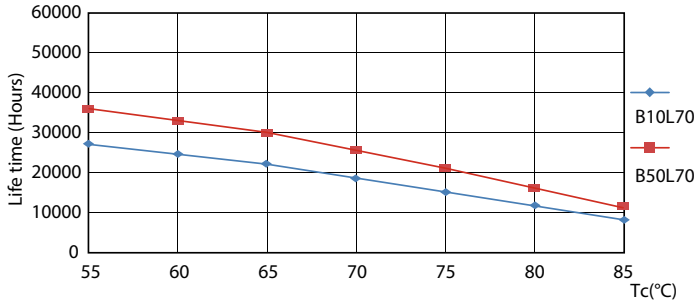

Product data

General Information	
Cap base	G5 [G5]
EU RoHS compliant	Yes
Nominal lifetime (nom.)	30000 h
Switching cycle	50,000X
Light Technical	
Colour Code	865 [CCT of 6,500 K]
Technical Beam Angle (Nom)	200 °
Lamp Luminous Flux 25°C EL (Nom)	1050 lm
Colour Designation	Cool Daylight
Colour Temperature, horizontal (Nom)	6500 K
Lamp Luminous Efficacy EM (Nom)	131.00 lm/W
Colour consistency	<6
Colour Rendering Index, horiz (Nom)	80
LLMF at end of nominal lifetime (nom.)	70 %
Operating and Electrical	
Input frequency	50 to 60 Hz
Power (Rated) (Nom)	8 W
Lamp current (max.)	89 mA
Lamp current (min.)	39 mA
Starting time (nom.)	0.5 s

Photometric data

ESSENTIAL LEDtube 8W G5 865 APR

ESSENTIAL LEDtube 8W G5 865 APR

ESSENTIAL LEDtube 8W G5 840 APR

Essential LEDtube

Lifetime

ESSENTIAL LEDtube 8-16W G5 830-865 APR

ESSENTIAL LEDtube 8-16W G5 830-865 APR