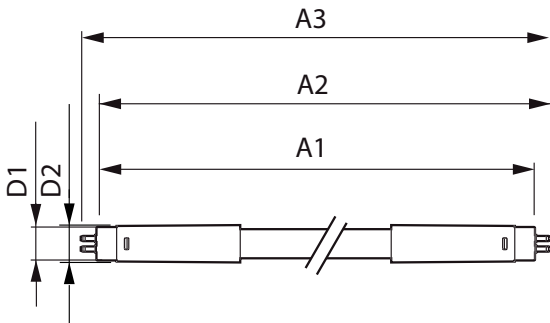

Essential LEDtube

Energy consumption kWh/1,000 hours	8 kWh
Product Data	
Full product code	871869673200700
Order product name	CorePro LEDtube 600mm 8W865 G5 I APR
EAN/UPC – product	8718696732007
Order code	929001380808

SAP numerator – quantity per pack	1
Numerator – packs per outer box	20
SAP material	929001380808
SAP net weight (piece)	0.070 kg

Dimensional drawing

CorePro LEDtube 600mm 8W865 G5 I APR

Product	D1	D2	A1	A2	A3
CorePro LEDtube 600mm 8W865 G5 I APR	15.8 mm	19 mm	549 mm	556.1 mm	563.2 mm