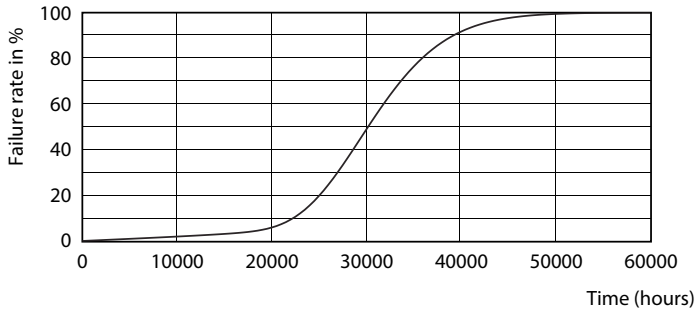

Product data

General Information		Warm-up time to 60% light (nom.)	
Cap base	G5 [G5]		0.5 s
EU RoHS compliant	Yes	Power factor (nom.)	0.92
Nominal lifetime (nom.)	30000 h	Voltage (Nom)	100–240 V
Switching cycle	50,000X	Temperature	
Light Technical		T-ambient (max.)	45 °C
Colour Code	865 [CCT of 6,500 K]	T-ambient (min.)	-20 °C
Technical Beam Angle (Nom)	200 °	T storage (max.)	65 °C
Lamp Luminous Flux 25°C EL (Nom)	2100 lm	T storage (min.)	-40 °C
Colour Designation	Cool Daylight	T-Case maximum (nom.)	70 °C
Colour Temperature, horizontal (Nom)	6500 K	Controls and Dimming	
Lamp Luminous Efficacy EM (Nom)	131.00 lm/W	Dimmable	No
Colour consistency	<6	Mechanical and Housing	
Colour Rendering Index,horiz (Nom)	80	Product length	1200 mm
LLMF at end of nominal lifetime (nom.)	70 %	Approval and Application	
Operating and Electrical		Energy efficiency label (EEL)	A++
Input frequency	50 to 60 Hz	Energy-saving product	Yes
Power (Rated) (Nom)	16 W	Approval marks	CE marking RoHS compliance KEMA Keur certificate
Lamp current (max.)	179 mA		
Lamp current (min.)	77 mA		
Starting time (nom.)	0.5 s		

Photometric data

ESSENTIAL LEDtube 16W G5 865 APR

ESSENTIAL LEDtube 8W G5 865 APR

ESSENTIAL LEDtube 16W G5 840 APR

Essential LEDtube

Lifetime

ESSENTIAL LEDtube 8-16W G5 830-865 APR

ESSENTIAL LEDtube 8-16W G5 830-865 APR