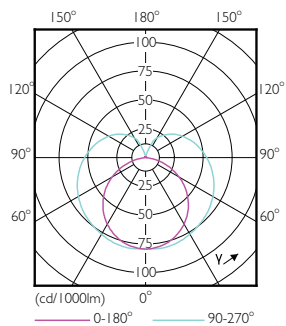

ESSENTIAL LEDtube 16W G5 865 APR

ESSENTIAL LEDtube 16W G5 840 APR