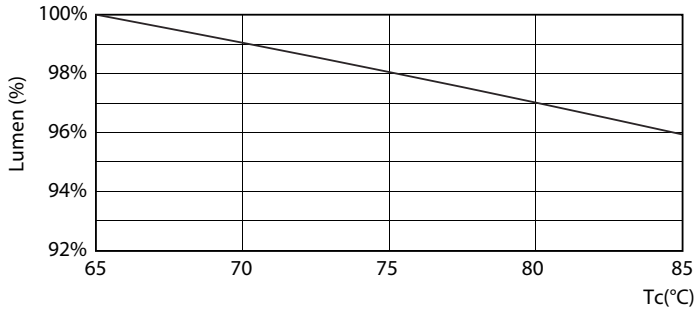

ESSENTIAL LEDtube 8-16W G5 830-865 APR

ESSENTIAL LEDtube 16W G5 830-865 APR