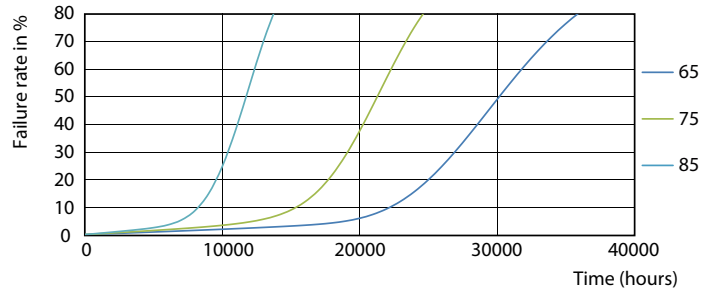

Product data

General Information		Warm-up time to 60% light (nom.)	
Cap base	G5 [G5]		0.5 s
EU RoHS compliant	Yes	Power factor (nom.)	0.92
Nominal lifetime (nom.)	30000 h	Voltage (Nom)	100–240 V
Switching cycle	50,000X	Temperature	
Light Technical		T-ambient (max.)	45 °C
Colour Code	865 [CCT of 6,500 K]	T-ambient (min.)	-20 °C
Technical Beam Angle (Nom)	200 °	T storage (max.)	65 °C
Lamp Luminous Flux 25°C EL (Nom)	2100 lm	T storage (min.)	-40 °C
Colour Designation	Cool Daylight	T-Case maximum (nom.)	70 °C
Colour Temperature, horizontal (Nom)	6500 K	Controls and Dimming	
Lamp Luminous Efficacy EM (Nom)	131.00 lm/W	Dimmable	No
Colour consistency	<6	Mechanical and Housing	
Colour Rendering Index,horiz (Nom)	80	Product length	1200 mm
LLMF at end of nominal lifetime (nom.)	70 %	Approval and Application	
Operating and Electrical		Energy efficiency label (EEL)	A++
Input frequency	50 to 60 Hz	Energy-saving product	Yes
Power (Rated) (Nom)	16 W	Approval marks	CE marking RoHS compliance KEMA Keur certificate
Lamp current (max.)	179 mA		
Lamp current (min.)	77 mA		
Starting time (nom.)	0.5 s		

Photometric data

ESSENTIAL LEDtube 16W G5 865 APR

ESSENTIAL LEDtube 8W G5 865 APR

ESSENTIAL LEDtube 16W G5 840 APR

Essential LEDtube

Lifetime

ESSENTIAL LEDtube 8-16W G5 830-865 APR

ESSENTIAL LEDtube 8-16W G5 830-865 APR