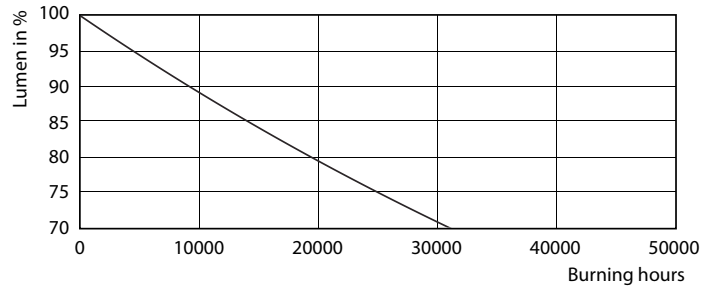

Product data

General Information		Warm-up time to 60% light (nom.)	
Cap base	G5 [G5]		0.5 s
EU RoHS compliant	Yes	Power factor (nom.)	0.92
Nominal lifetime (nom.)	30000 h	Voltage (Nom)	100–240 V
Switching cycle	50,000X	Temperature	
Light Technical		T-ambient (max.)	45 °C
Colour Code	865 [CCT of 6,500 K]	T-ambient (min.)	-20 °C
Technical Beam Angle (Nom)	200 °	T storage (max.)	65 °C
Lamp Luminous Flux 25°C EL (Nom)	2100 lm	T storage (min.)	-40 °C
Colour Designation	Cool Daylight	T-Case maximum (nom.)	70 °C
Colour Temperature, horizontal (Nom)	6500 K	Controls and Dimming	
Lamp Luminous Efficacy EM (Nom)	131.00 lm/W	Dimmable	No
Colour consistency	<6	Mechanical and Housing	
Colour Rendering Index,horiz (Nom)	80	Product length	1200 mm
LLMF at end of nominal lifetime (nom.)	70 %	Approval and Application	
Operating and Electrical		Energy efficiency label (EEL)	A++
Input frequency	50 to 60 Hz	Energy-saving product	Yes
Power (Rated) (Nom)	16 W	Approval marks	CE marking RoHS compliance KEMA Keur certificate
Lamp current (max.)	179 mA		
Lamp current (min.)	77 mA		
Starting time (nom.)	0.5 s		

Photometric data

ESSENTIAL LEDtube 16W G5 865 APR

ESSENTIAL LEDtube 8W G5 865 APR

ESSENTIAL LEDtube 16W G5 840 APR

Essential LEDtube

Lifetime

ESSENTIAL LEDtube 8-16W G5 830-865 APR

ESSENTIAL LEDtube 8-16W G5 830-865 APR