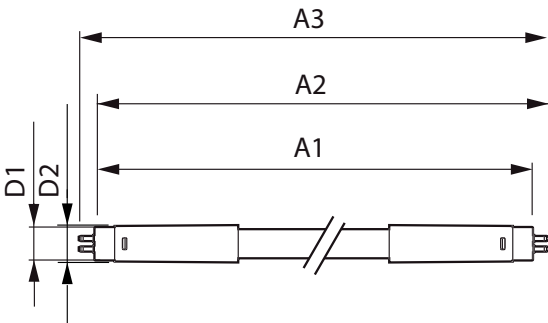

Essential LEDtube

Energy consumption kWh/1,000 hours 16 kWh

Product Data

Full product code	871869673206900
Order product name	CorePro LEDtube 1200mm 16W865 G5 I APR
EAN/UPC – product	8718696732069
Order code	929001381108

SAP numerator – quantity per pack	1
Numerator – packs per outer box	20
SAP material	929001381108
SAP net weight (piece)	0.162 kg

Dimensional drawing

TLED 1200mm 100-240V 16-28W 6500K

Product	D1	D2	A1	A2	A3
CorePro LEDtube 1200mm 16W865 G5 I APR	15.8 mm	19 mm	1149 mm	1156.1 mm	1163.2 mm

Photometric data