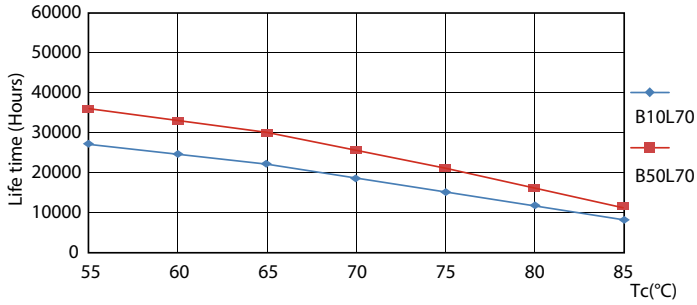

Product data

General Information		Warm-up time to 60% light (nom.)	
Cap base	G5 [G5]		0.5 s
EU RoHS compliant	Yes	Power factor (nom.)	0.92
Nominal lifetime (nom.)	30000 h	Voltage (Nom)	100–240 V
Switching cycle	50,000X	Temperature	
Light Technical		T-ambient (max.)	45 °C
Colour Code	865 [CCT of 6,500 K]	T-ambient (min.)	-20 °C
Technical Beam Angle (Nom)	200 °	T storage (max.)	65 °C
Lamp Luminous Flux 25°C EL (Nom)	2100 lm	T storage (min.)	-40 °C
Colour Designation	Cool Daylight	T-Case maximum (nom.)	70 °C
Colour Temperature, horizontal (Nom)	6500 K	Controls and Dimming	
Lamp Luminous Efficacy EM (Nom)	131.00 lm/W	Dimmable	No
Colour consistency	<6	Mechanical and Housing	
Colour Rendering Index,horiz (Nom)	80	Product length	1200 mm
LLMF at end of nominal lifetime (nom.)	70 %	Approval and Application	
Operating and Electrical		Energy efficiency label (EEL)	A++
Input frequency	50 to 60 Hz	Energy-saving product	Yes
Power (Rated) (Nom)	16 W	Approval marks	CE marking RoHS compliance KEMA Keur certificate
Lamp current (max.)	179 mA		
Lamp current (min.)	77 mA		
Starting time (nom.)	0.5 s		

Photometric data

ESSENTIAL LEDtube 16W G5 865 APR

ESSENTIAL LEDtube 8W G5 865 APR

ESSENTIAL LEDtube 16W G5 840 APR

Essential LEDtube

Lifetime

ESSENTIAL LEDtube 8-16W G5 830-865 APR

ESSENTIAL LEDtube 8-16W G5 830-865 APR