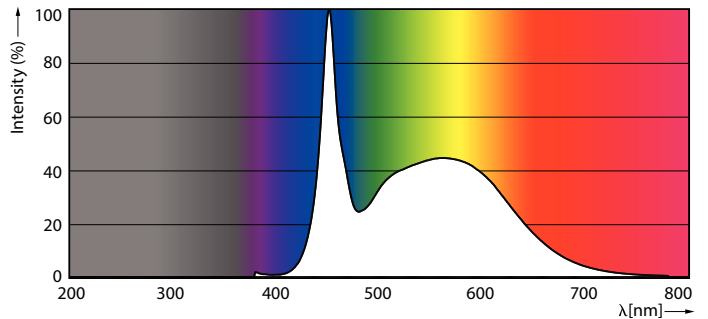

ESSENTIAL LEDtube 8W G5 865 APR