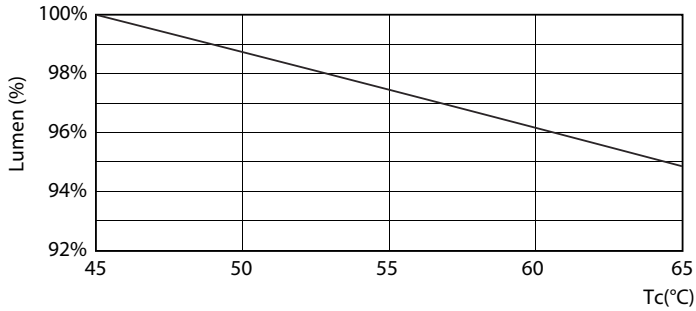

ESSENTIAL LEDtube HO 18W G13 865 T8 AP

ESSENTIAL LEDtube HO 18W G13 865 T8 AP