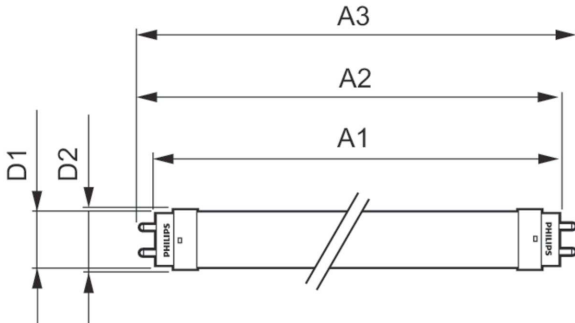

Essential LEDtube

Product Data

Full product code	871869673404900
Order product name	CorePro LEDtube HO 1200mm 18W865T8 AP
EAN/UPC – product	8718696734049
Order code	929001383508
SAP numerator – quantity per pack	1

Numerator – packs per outer box	10
SAP material	929001383508
SAP net weight (piece)	0.180 kg

Dimensional drawing

ESSENTIAL LEDtube 18W 865 T8 AP I G

Product	D1	D2	A1	A2	A3
CorePro LEDtube HO 1200mm 18W865T8 AP	25.7 mm	28 mm	1198 mm	1205 mm	1212 mm