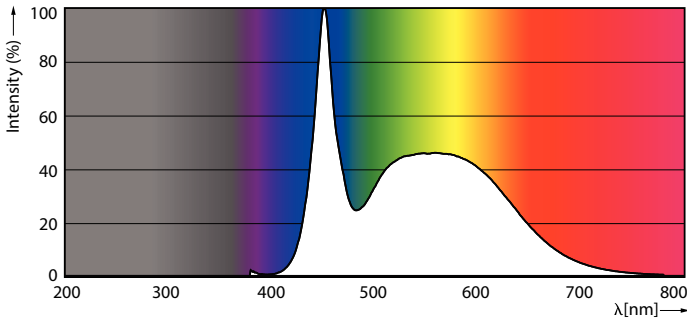

Photometric data

LEDtubes, TLED T12 120-277V 20W 6500K G13