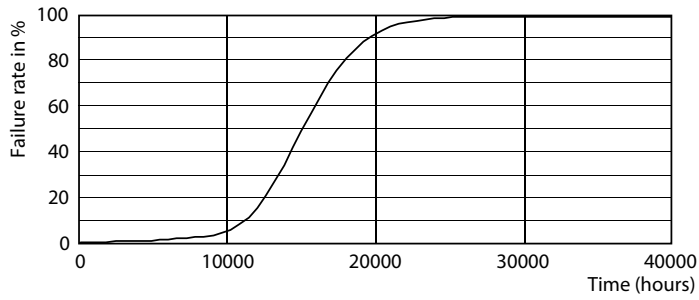

Essential LED

Lifetime

LEDspot ESS 4W E14 R50 827 12D ND RCA

LEDspot ESS 4W E14 R50 827 12D ND RCA