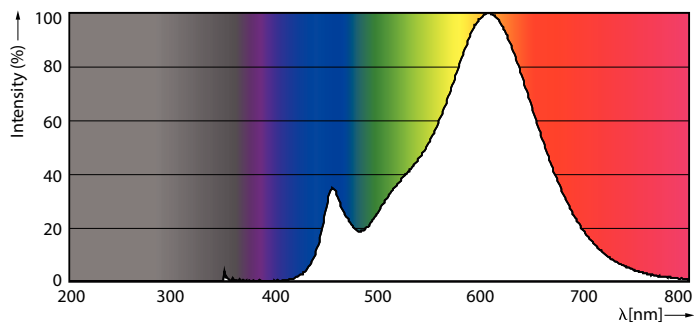

LEDspot ESS 4-7W E14-27 R50-63 827 12D ND RCA