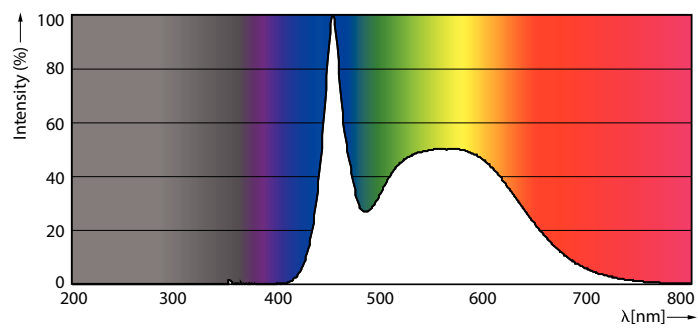

Photometric data

LEDspot ESS 4-7W E14-27 R50-63 865 12D ND RCA

LEDspot ESS 7W E27 R63 865 12D ND RCA