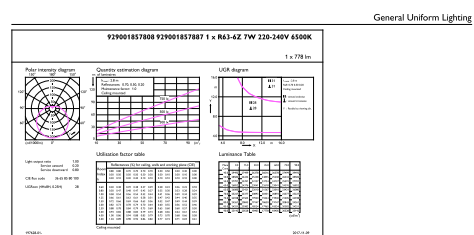

Photometric data

LEDspot ESS 4-7W E14-27 R50-63 865 12D ND RCA

LEDspot ESS 7W E27 R63 865 12D ND RCA