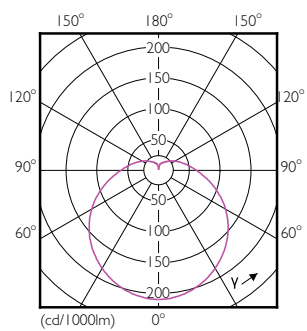

LEDspot ESS 7W E27 R63 865 12D ND RCA