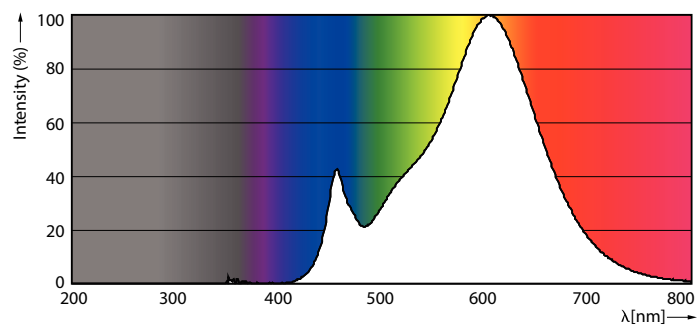

Photometric data

LEDspot ESS 10W E27 R80 827 12D ND RCA

LEDspot ESS 10W E27 R80 827 12D ND RCA