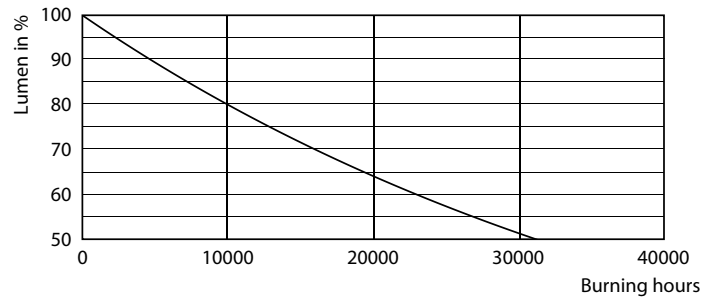

LEDspot ESS 4W E14 R50 827 12D ND RCA