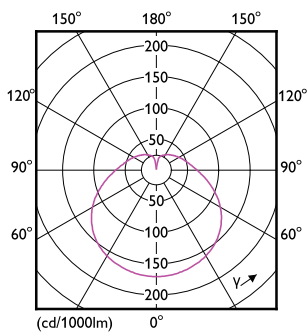

LEDspot ESS 10W E27 R80 827 12D ND RCA