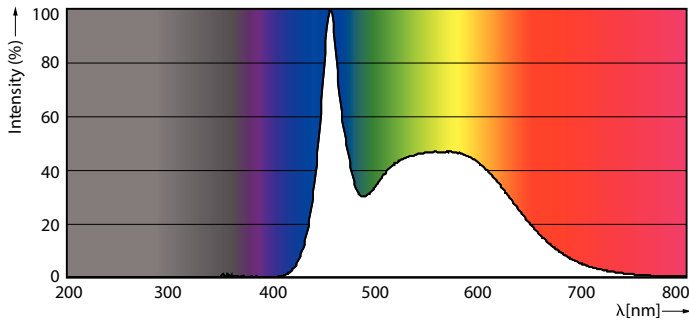

Product data

General Information	
Cap base	E27 [E27]
EU RoHS compliant	Yes
Nominal lifetime (nom.)	15000 h
Switching cycle	50,000X
Technical type	9-80W
Light Technical	
Colour Code	865 [CCT of 6,500 K]
Technical Beam Angle (Nom)	120 °
Lamp Luminous Flux 25°C EL (Nom)	950 lm
Colour Designation	Cool Daylight
Colour Temperature, horizontal (Nom)	6500 K
Lamp Luminous Efficacy EM (Nom)	105.00 lm/W
Colour consistency	<6
Colour Rendering Index, horiz (Nom)	80
LLMF at end of nominal lifetime (nom.)	0.7 %
Operating and Electrical	
Input frequency	50 to 60 Hz
Power (Rated) (Nom)	9 W
Lamp current (nom.)	65 mA
Wattage equivalent	80 W

Essential LED

SAP material	929001858108
SAP net weight (piece)	0.036 kg

Dimensional drawing

R80 220-240V 8.5W 950lm 6500K E27 ND

Product	D	C
ESS LED 9W E27 6500K 230V R80	80 mm	115 mm

Photometric data

LEDspot ESS 10W E27 R80 865 12D ND RCA