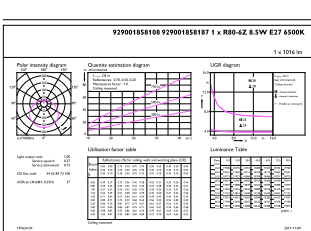

General Uniform Lighting

LEDspot ESS 10W E27 R80 865 12D ND RCA