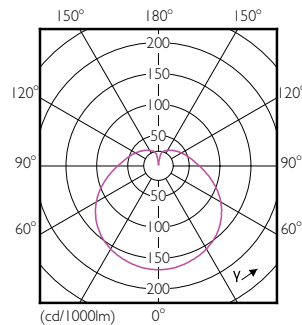

Product data

General Information	
Cap base	E27 [E27]
EU RoHS compliant	Yes
Nominal lifetime (nom.)	15000 h
Switching cycle	50,000X
Technical type	9-80W
Light Technical	
Colour Code	865 [CCT of 6,500 K]
Technical Beam Angle (Nom)	120 °
Lamp Luminous Flux 25°C EL (Nom)	950 lm
Colour Designation	Cool Daylight
Colour Temperature, horizontal (Nom)	6500 K
Lamp Luminous Efficacy EM (Nom)	105.00 lm/W
Colour consistency	<6
Colour Rendering Index, horiz (Nom)	80
LLMF at end of nominal lifetime (nom.)	0.7 %
Operating and Electrical	
Input frequency	50 to 60 Hz
Power (Rated) (Nom)	9 W
Lamp current (nom.)	65 mA
Wattage equivalent	80 W

Starting time (nom.)	0.5 s
Warm-up time to 60% light (nom.)	0.5 s
Power factor (nom.)	0.5
Voltage (Nom)	220-240 V
Temperature	
T-Case maximum (nom.)	72 °C
Controls and Dimming	
Dimmable	No
Approval and Application	
Energy efficiency label (EEL)	A+
Suitable for accent lighting	No
Energy consumption kWh/1,000 hours	9 kWh
Product Data	
Full product code	871869679821800
Order product name	ESS LED 9W E27 6500K 230V R80
EAN/UPC – product	8718696798218
Order code	929001858108
SAP numerator – quantity per pack	1
Numerator – packs per outer box	12

Essential LED

SAP material	929001858108
SAP net weight (piece)	0.036 kg

Dimensional drawing

R80 220-240V 8.5W 950lm 6500K E27 ND

Product	D	C
ESS LED 9W E27 6500K 230V R80	80 mm	115 mm

Photometric data

LEDspot ESS 10W E27 R80 865 12D ND RCA