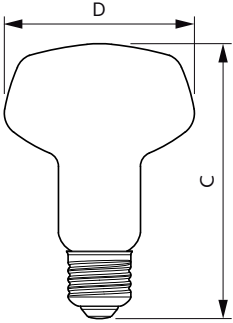

Product data

General Information	
Cap base	E27 [E27]
EU RoHS compliant	Yes
Nominal lifetime (nom.)	15000 h
Switching cycle	50,000X
Technical type	9-80W
Light Technical	
Colour Code	865 [CCT of 6,500 K]
Technical Beam Angle (Nom)	120 °
Lamp Luminous Flux 25°C EL (Nom)	950 lm
Colour Designation	Cool Daylight
Colour Temperature, horizontal (Nom)	6500 K
Lamp Luminous Efficacy EM (Nom)	105.00 lm/W
Colour consistency	<6
Colour Rendering Index, horiz (Nom)	80
LLMF at end of nominal lifetime (nom.)	0.7 %
Operating and Electrical	
Input frequency	50 to 60 Hz
Power (Rated) (Nom)	9 W
Lamp current (nom.)	65 mA
Wattage equivalent	80 W

Essential LED

SAP material	929001858108
SAP net weight (piece)	0.036 kg

Dimensional drawing

R80 220-240V 8.5W 950lm 6500K E27 ND

Product	D	C
ESS LED 9W E27 6500K 230V R80	80 mm	115 mm

Photometric data

LEDspot ESS 10W E27 R80 865 12D ND RCA