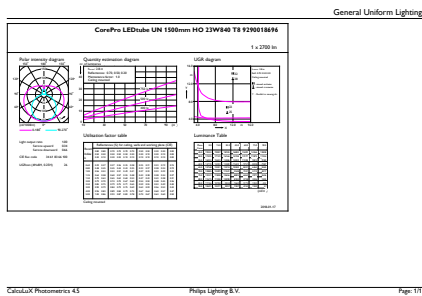

Photometric data

23W G13 840 4000K