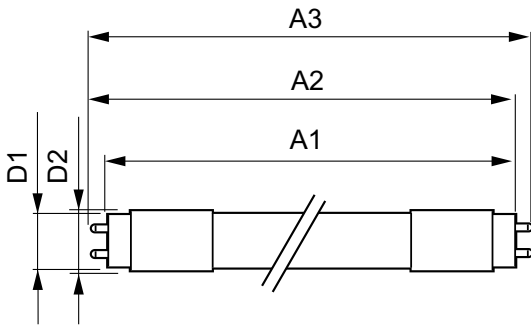

CorePro LED tube Universal T8

Controls and Dimming

Dimmable	No

Mechanical and Housing

Lamp Finish	Frosted
Bulb material	Glass
Product length	1500 mm
Bulb shape	Tube, double-ended

Approval and Application

Energy Efficiency Class	E
Energy-saving product	Yes
Approval marks	TUV
Approval marks	RoHS compliance CE marking KEMA Keur certificate

Energy consumption kWh/1,000 hours	23 kWh
	403584

Product Data

Full product code	871869680174100
Order product name	CorePro LEDtube UN 1500mm HO 23W840 T8
EAN/UPC – product	8718696801741
Order code	929001869602
SAP numerator – quantity per pack	1
Numerator – packs per outer box	10
SAP material	929001869602
SAP net weight (piece)	0.270 kg

Dimensional drawing

TLED 1500mm UNV24W-54W 3100lm 4000K