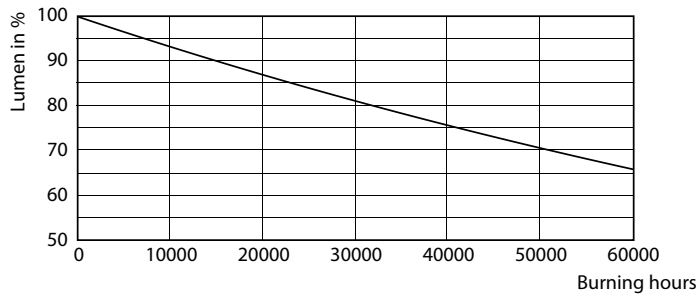

Lifetime

LED TForce 58-35W E27 others Clear 730 ND