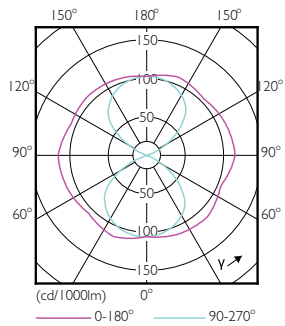

Photometric data

LED TForce 58-35W E27 others Clear 730 ND