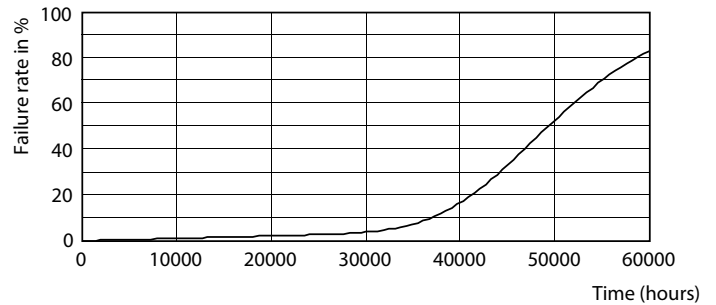

LED TForce 58-35W E27 others Clear 730 ND