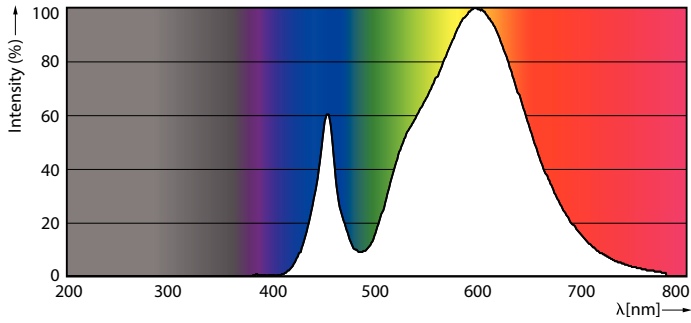

TrueForce LED Public (Road – SON)

Photometric data

LED TForce 58-35W E27 others Clear 730 ND