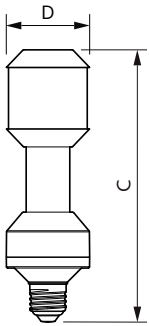

TrueForce LED Public (Road – SON)

Bulb shape	Others
Approval and Application	
Energy Efficiency Class	D
Energy consumption kWh/1,000 hours	35 kWh
	403564
Product Data	
Full product code	871869681115300

Order product name	TrueForce LED Road 55-35W E27 730
EAN/UPC – product	8718696811153
Order code	929001898402
SAP numerator – quantity per pack	1
Numerator – packs per outer box	6
SAP material	929001898402
SAP net weight (piece)	0.225 kg

Dimensional drawing

TForce LED EU SON-T 70W 50khrs 3000K

Product	D	C
TrueForce LED Road 55-35W E27 730	61 mm	200 mm