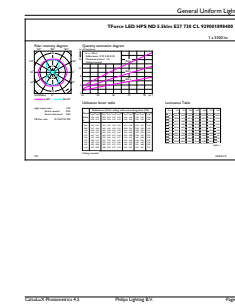

Photometric data

LED TForce 58-35W E27 others Clear 730 ND