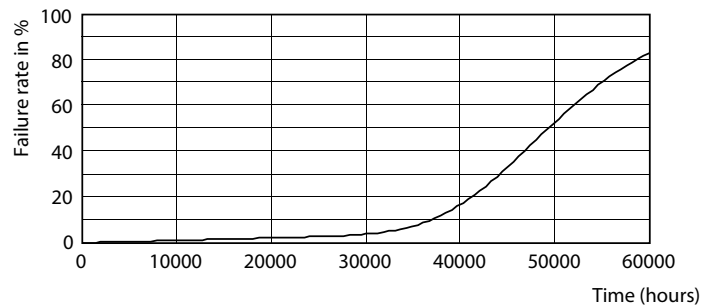

LED TForce 58-35W E27 others Clear 730 ND