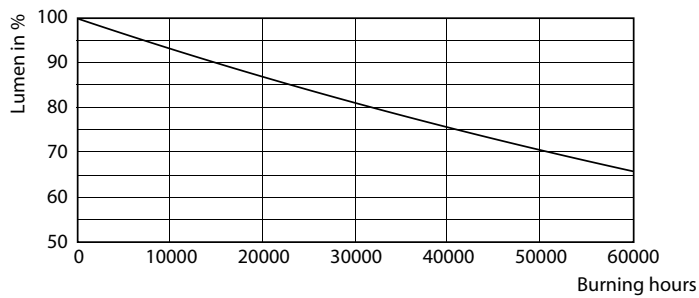

TrueForce LED Public (Road – SON)

Photometric data

LED TForce 60-35W E27 others Clear 740 ND

Lifetime

LED TForce 58-35W E27 others Clear 730 ND