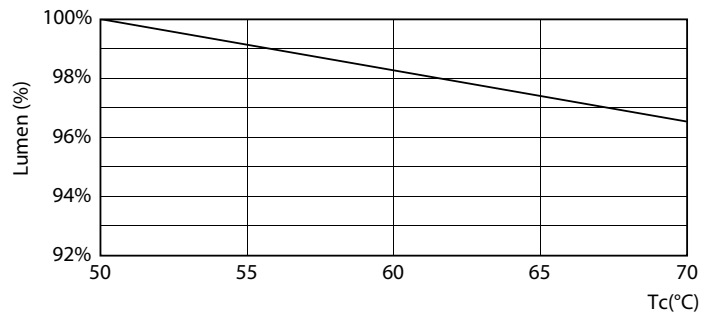

LEDtube MAS SLR 12,5W 70K LumenVsTc-LMP-LMP