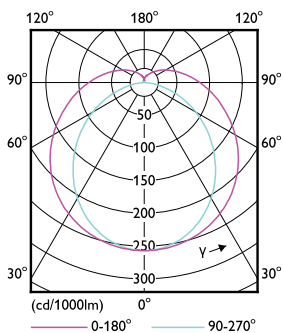

MASTER LEDtube EM/Mains

T-Case maximum (nom.)	50 °C
Controls and Dimming	
Dimmable	No
Mechanical and Housing	
Lamp Finish	Frosted
Bulb material	Plastic
Product length	1200 mm
Bulb shape	Tube, double-ended
Approval and Application	
Energy Efficiency Class	C
Energy-saving product	Yes
Approval marks	TUV
Approval marks	RoHS compliance CE marking KEMA Keur certificate

Energy consumption kWh/1,000 hours	13 kWh
	403592
Product Data	
Full product code	871869959239400
Order product name	MASTER LEDtube 1200mm HO 12.5W 865 T8
EAN/UPC – product	8718699592394
Order code	929001922802
SAP numerator – quantity per pack	1
Numerator – packs per outer box	10
SAP material	929001922802
SAP net weight (piece)	0.270 kg

Dimensional drawing

TLED master HE 2100lm 12.35w 4ft 6500k

Product	D1	D2	A1	A2	A3
MASTER LEDtube 1200mm HO 12.5W 865 T8	25.8 mm	28 mm	1198.2 mm	1205.3 mm	1212.4 mm

Photometric data

LEDtube MAS HO 12.5W G13 830 16D ND