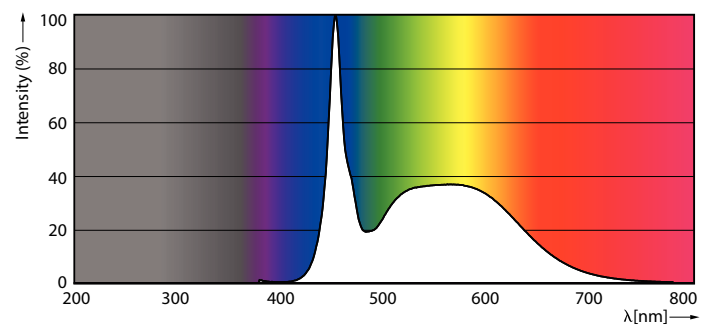

Warnings and Safety

• -

Product data

General Information	
Cap base	G13 ROT (Rotating) [Medium Bi-Pin Fluorescent]
EU RoHS compliant	Yes
Nominal lifetime (nom.)	70000 h
Switching cycle	200,000X
	Sphere
Light Technical	
Colour Code	865 [CCT of 6,500 K]
Technical Beam Angle (Nom)	160 °
Lamp Luminous Flux 25°C EL (Nom)	2100 lm
Colour Designation	Cool Daylight
Colour Temperature, horizontal (Nom)	6500 K
Lamp Luminous Efficacy EM (Nom)	168.00 lm/W
Colour consistency	<6
Colour Rendering Index,horiz (Nom)	80

Dimensional drawing

TLED master HE 2100lm 12.35w 4ft 6500k

Product	D1	D2	A1	A2	A3
MASTER LEDtube 1200mm HO 12.5W 865 T8	25.8 mm	28 mm	1198.2 mm	1205.3 mm	1212.4 mm

Photometric data

LEDtube MAS HO 12.5W G13 830 16D ND