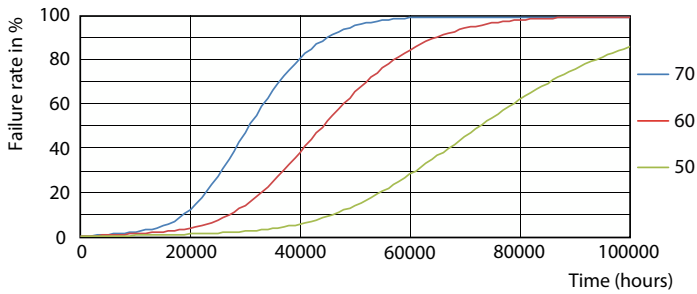

LEDtube MAS SLR 12,5W G13 2100lm 865-POC-POC

MASTER LEDtube EM/Mains

Photometric data

© 2022 Philips Lighting B.V. Page 10

LEDtube MAS HO 12.5W G13 865 16D ND

Lifetime

LEDtube MAS SLR 12,5W 70K FailureRate-LED-LED