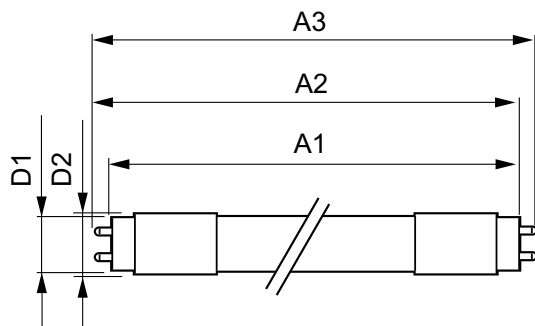

Warnings and Safety

• -

Product data

General Information	
Cap base	G13 ROT (Rotating) [Medium Bi-Pin Fluorescent]
EU RoHS compliant	Yes
Nominal lifetime (nom.)	70000 h
Switching cycle	200,000X
	Sphere
Light Technical	
Colour Code	865 [CCT of 6,500 K]
Technical Beam Angle (Nom)	160 °
Lamp Luminous Flux 25°C EL (Nom)	2100 lm
Colour Designation	Cool Daylight
Colour Temperature, horizontal (Nom)	6500 K
Lamp Luminous Efficacy EM (Nom)	168.00 lm/W
Colour consistency	<6
Colour Rendering Index,horiz (Nom)	80

MASTER LEDtube EM/Mains

T-Case maximum (nom.)	50 °C
Controls and Dimming	
Dimmable	No
Mechanical and Housing	
Lamp Finish	Frosted
Bulb material	Plastic
Product length	1200 mm
Bulb shape	Tube, double-ended
Approval and Application	
Energy Efficiency Class	C
Energy-saving product	Yes
Approval marks	TUV
Approval marks	RoHS compliance CE marking KEMA Keur certificate

Energy consumption kWh/1,000 hours	13 kWh
	403592
Product Data	
Full product code	871869959239400
Order product name	MASTER LEDtube 1200mm HO 12.5W 865 T8
EAN/UPC – product	8718699592394
Order code	929001922802
SAP numerator – quantity per pack	1
Numerator – packs per outer box	10
SAP material	929001922802
SAP net weight (piece)	0.270 kg

Dimensional drawing

TLED master HE 2100lm 12.35w 4ft 6500k

Product	D1	D2	A1	A2	A3
MASTER LEDtube 1200mm HO 12.5W 865 T8	25.8 mm	28 mm	1198.2 mm	1205.3 mm	1212.4 mm

Photometric data

LEDtube MAS HO 12.5W G13 830 16D ND