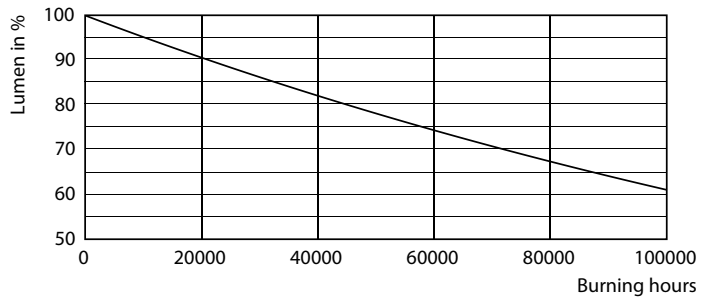

LEDtube_70K-LED

LEDtube MAS SLR 12,5W 70K LifetimeVsTc-LED-LED

LEDtube MAS SLR 12,5W 70K LumenVsTc-LMP-LMP

MASTER LEDtube EM/Mains

Lifetime

LEDtube_70K-LMP