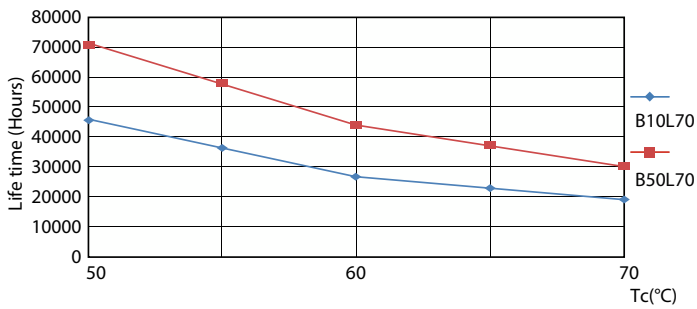

LEDtube MAS SLR 12,5W 70K FailureRate-LED-LED

LEDtube MAS SLR 12,5W 70K LifetimeVsTc-LED-LED