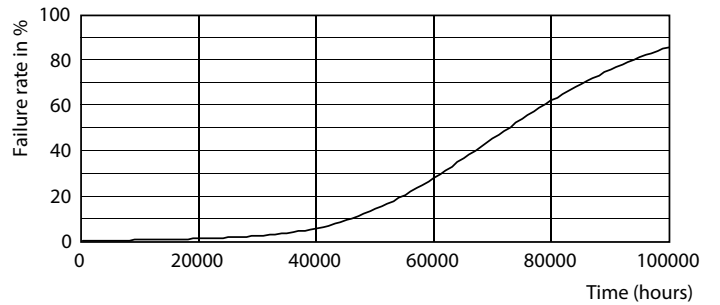

LEDtube MAS SLR 12,5W G13 2100lm 865-POC-POC

MASTER LEDtube EM/Mains

Photometric data

© 2022 Philips Lighting B.V. Page 10

LEDtube MAS HO 12.5W G13 865 16D ND

Lifetime

LEDtube MAS SLR 12,5W 70K FailureRate-LED-LED