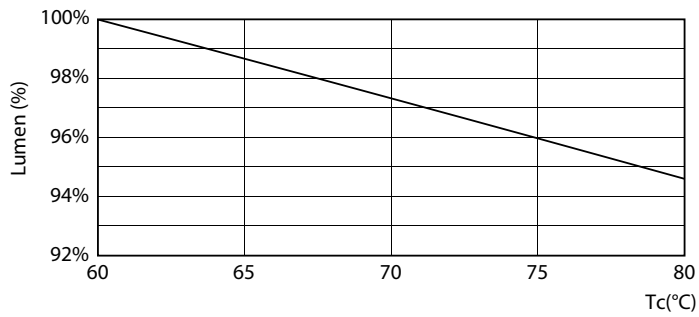

Product data

General Information		Power factor (nom.)	
Cap base	G13 [Medium Bi-Pin Fluorescent]		0.5
EU RoHS compliant	Yes	Voltage (Nom)	220–240 V
Nominal lifetime (nom.)	15000 h	Temperature	
Switching cycle	50,000X	T-ambient (max.)	45 °C
Light Technical		T-ambient (min.)	-20 °C
Colour Code	765 [CCT of 6,500 K]	T storage (max.)	65 °C
Technical Beam Angle (Nom)	240 °	T storage (min.)	-40 °C
Lamp Luminous Flux 25°C EL (Nom)	2000 lm	T-Case maximum (nom.)	45 °C
Colour Designation	Cool Daylight	Controls and Dimming	
Colour Temperature, horizontal (Nom)	6500 K	Dimmable	No
Lamp Luminous Efficacy EM (Nom)	100.00 lm/W	Mechanical and Housing	
Colour consistency	<7	Product length	1500 mm
Colour Rendering Index,horiz (Nom)	70	Bulb shape	Tube, double-ended
LLMF at end of nominal lifetime (nom.)	70 %	Approval and Application	
Operating and Electrical		Energy-saving product	Yes
Input frequency	50 to 60 Hz	Approval marks	RoHS compliance KEMA Keur certificate
Power (Rated) (Nom)	20 W	Energy consumption kWh/1,000 hours	20 kWh
Starting time (nom.)	0.5 s		
Warm-up time to 60% light (nom.)	0.5 s		

Photometric data

LEDtube 20W G13 740

LEDtube 20W G13

LEDtube 20W G13 740

Ecofit Ledtubes T8

Lifetime

LEDtube 15K FailureRate

LEDtube 15K