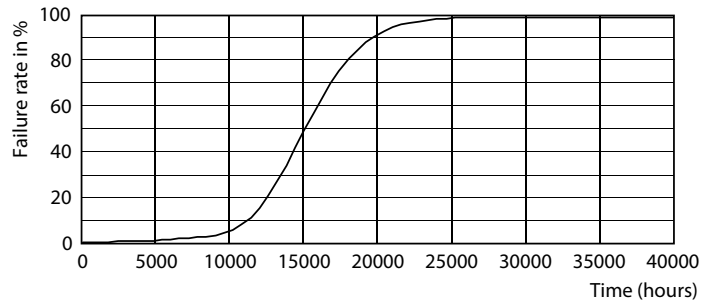

Product data

General Information		Power factor (nom.)	
Cap base	G13 [Medium Bi-Pin Fluorescent]		0.5
EU RoHS compliant	Yes	Voltage (Nom)	220–240 V
Nominal lifetime (nom.)	15000 h	Temperature	
Switching cycle	50,000X	T-ambient (max.)	45 °C
Light Technical		T-ambient (min.)	-20 °C
Colour Code	765 [CCT of 6,500 K]	T storage (max.)	65 °C
Technical Beam Angle (Nom)	240 °	T storage (min.)	-40 °C
Lamp Luminous Flux 25°C EL (Nom)	2000 lm	T-Case maximum (nom.)	45 °C
Colour Designation	Cool Daylight	Controls and Dimming	
Colour Temperature, horizontal (Nom)	6500 K	Dimmable	No
Lamp Luminous Efficacy EM (Nom)	100.00 lm/W	Mechanical and Housing	
Colour consistency	<7	Product length	1500 mm
Colour Rendering Index,horiz (Nom)	70	Bulb shape	Tube, double-ended
LLMF at end of nominal lifetime (nom.)	70 %	Approval and Application	
Operating and Electrical		Energy-saving product	Yes
Input frequency	50 to 60 Hz	Approval marks	RoHS compliance KEMA Keur certificate
Power (Rated) (Nom)	20 W	Energy consumption kWh/1,000 hours	20 kWh
Starting time (nom.)	0.5 s		
Warm-up time to 60% light (nom.)	0.5 s		

Photometric data

LEDtube 20W G13 740

LEDtube 20W G13

LEDtube 20W G13 740

Ecofit Ledtubes T8

Lifetime

LEDtube 15K FailureRate

LEDtube 15K