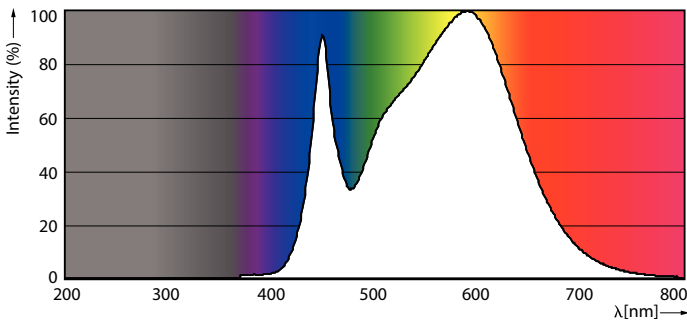

LEDtube 20W G13 740