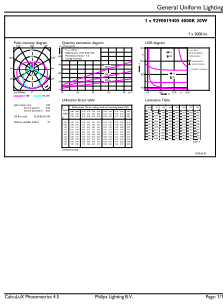

Photometric data

LEDtube 20W G13 740