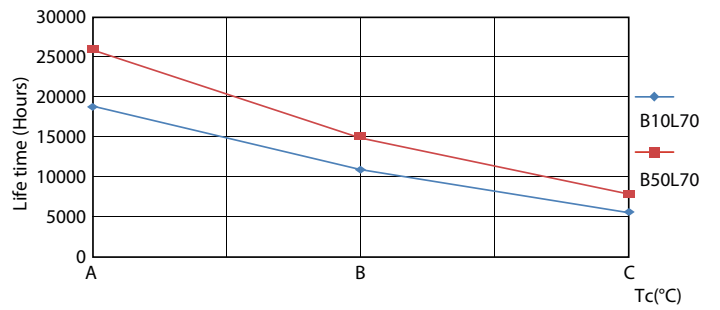

Product data

General Information		Power factor (nom.)	
Cap base	G13 [Medium Bi-Pin Fluorescent]		0.5
EU RoHS compliant	Yes	Voltage (Nom)	220–240 V
Nominal lifetime (nom.)	15000 h	Temperature	
Switching cycle	50,000X	T-ambient (max.)	45 °C
Light Technical		T-ambient (min.)	-20 °C
Colour Code	765 [CCT of 6,500 K]	T storage (max.)	65 °C
Technical Beam Angle (Nom)	240 °	T storage (min.)	-40 °C
Lamp Luminous Flux 25°C EL (Nom)	2000 lm	T-Case maximum (nom.)	45 °C
Colour Designation	Cool Daylight	Controls and Dimming	
Colour Temperature, horizontal (Nom)	6500 K	Dimmable	No
Lamp Luminous Efficacy EM (Nom)	100.00 lm/W	Mechanical and Housing	
Colour consistency	<7	Product length	1500 mm
Colour Rendering Index,horiz (Nom)	70	Bulb shape	Tube, double-ended
LLMF at end of nominal lifetime (nom.)	70 %	Approval and Application	
Operating and Electrical		Energy-saving product	Yes
Input frequency	50 to 60 Hz	Approval marks	RoHS compliance KEMA Keur certificate
Power (Rated) (Nom)	20 W	Energy consumption kWh/1,000 hours	20 kWh
Starting time (nom.)	0.5 s		
Warm-up time to 60% light (nom.)	0.5 s		

Photometric data

LEDtube 20W G13 740

LEDtube 20W G13

LEDtube 20W G13 740

Ecofit Ledtubes T8

Lifetime

LEDtube 15K FailureRate

LEDtube 15K