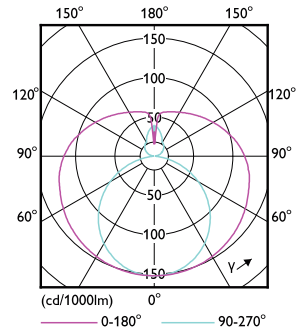

LEDtube 20W G13