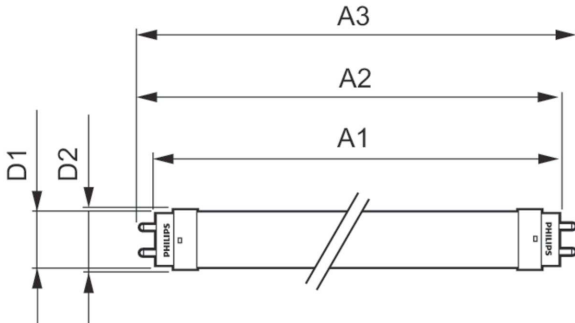

Product data

General Information		Power factor (nom.)	
Cap base	G13 [Medium Bi-Pin Fluorescent]		0.5
EU RoHS compliant	Yes	Voltage (Nom)	220–240 V
Nominal lifetime (nom.)	15000 h	Temperature	
Switching cycle	50,000X	T-ambient (max.)	45 °C
Light Technical		T-ambient (min.)	-20 °C
Colour Code	765 [CCT of 6,500 K]	T storage (max.)	65 °C
Technical Beam Angle (Nom)	240 °	T storage (min.)	-40 °C
Lamp Luminous Flux 25°C EL (Nom)	2000 lm	T-Case maximum (nom.)	45 °C
Colour Designation	Cool Daylight	Controls and Dimming	
Colour Temperature, horizontal (Nom)	6500 K	Dimmable	No
Lamp Luminous Efficacy EM (Nom)	100.00 lm/W	Mechanical and Housing	
Colour consistency	<7	Product length	1500 mm
Colour Rendering Index,horiz (Nom)	70	Bulb shape	Tube, double-ended
LLMF at end of nominal lifetime (nom.)	70 %	Approval and Application	
Operating and Electrical		Energy-saving product	Yes
Input frequency	50 to 60 Hz	Approval marks	RoHS compliance KEMA Keur certificate
Power (Rated) (Nom)	20 W	Energy consumption kWh/1,000 hours	20 kWh
Starting time (nom.)	0.5 s		
Warm-up time to 60% light (nom.)	0.5 s		

Ecofit Ledtubes T8

Product Data

Full product code	871869959609500
Order product name	LEDtube 1500mm 20W 765 T8 AP SL G
EAN/UPC – product	8718699596095
Order code	929001940668
SAP numerator – quantity per pack	1

Numerator – packs per outer box	10
SAP material	929001940668
SAP net weight (piece)	0.270 kg

Dimensional drawing

LEDtube 1500mm 20-54W 2000lm 6500K G13

Product	D1	D2	A1	A2	A3
LEDtube 1500mm 20W 765 T8 AP SL G	25.7 mm	28 mm	1498.5 mm	1505.9 mm	1513 mm