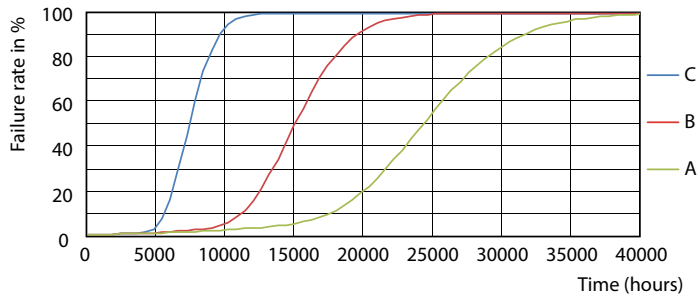

Product data

General Information		Power factor (nom.)	
Cap base	G13 [Medium Bi-Pin Fluorescent]		0.5
EU RoHS compliant	Yes	Voltage (Nom)	220–240 V
Nominal lifetime (nom.)	15000 h	Temperature	
Switching cycle	50,000X	T-ambient (max.)	45 °C
Light Technical		T-ambient (min.)	-20 °C
Colour Code	765 [CCT of 6,500 K]	T storage (max.)	65 °C
Technical Beam Angle (Nom)	240 °	T storage (min.)	-40 °C
Lamp Luminous Flux 25°C EL (Nom)	2000 lm	T-Case maximum (nom.)	45 °C
Colour Designation	Cool Daylight	Controls and Dimming	
Colour Temperature, horizontal (Nom)	6500 K	Dimmable	No
Lamp Luminous Efficacy EM (Nom)	100.00 lm/W	Mechanical and Housing	
Colour consistency	<7	Product length	1500 mm
Colour Rendering Index,horiz (Nom)	70	Bulb shape	Tube, double-ended
LLMF at end of nominal lifetime (nom.)	70 %	Approval and Application	
Operating and Electrical		Energy-saving product	Yes
Input frequency	50 to 60 Hz	Approval marks	RoHS compliance KEMA Keur certificate
Power (Rated) (Nom)	20 W	Energy consumption kWh/1,000 hours	20 kWh
Starting time (nom.)	0.5 s		
Warm-up time to 60% light (nom.)	0.5 s		

Photometric data

LEDtube 20W G13 740

LEDtube 20W G13

LEDtube 20W G13 740

Ecofit Ledtubes T8

Lifetime

LEDtube 15K FailureRate

LEDtube 15K