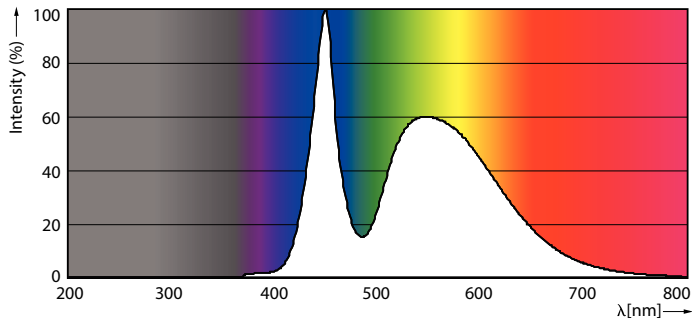

Photometric data

LEDtube G13 6500K 16W