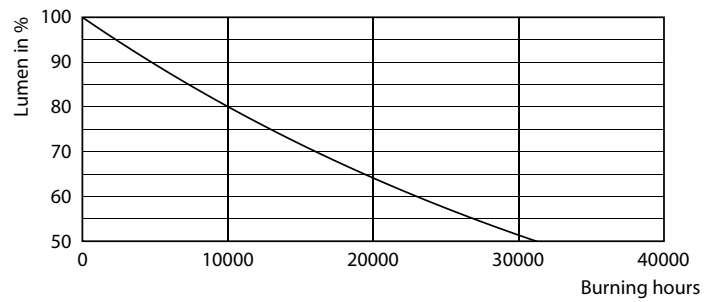

Product data

General information		Starting time (nom.)	
Cap base	G13 [Medium Bi-Pin Fluorescent]		0.5 s
EU RoHS compliant	Yes	Warm-up time to 60% light (nom.)	0.5 s
Nominal lifetime (nom.)	15000 h	Power factor (nom.)	0.48
Switching cycle	50,000X	Voltage (Nom)	100-240 V
Light technical		Temperature	
Colour Code	765 [CCT of 6,500 K]	T-ambient (max.)	45 °C
Technical Beam Angle (Nom)	240 °	T-ambient (min.)	-20 °C
Lamp Luminous Flux 25°C EL (Nom)	1600 lm	T storage (max.)	65 °C
Colour Designation	Cool Daylight	T storage (min.)	-40 °C
Colour Temperature, horizontal (Nom)	6500 K	T-Case maximum (nom.)	70 °C
Lamp Luminous Efficacy EM (Nom)	100.00 lm/W	Controls and dimming	
Colour consistency	<7	Dimmable	No
Colour Rendering Index,horiz (Nom)	70	Mechanical and housing	
LLMF at end of nominal lifetime (nom.)	70 %	Product length	1200 mm
Operating and electrical		Bulb shape	Tube, double-ended
Input frequency	50 to 60 Hz	Approval and application	
Power (Rated) (Nom)	16 W	Energy-saving product	Yes
Lamp current (max.)	264 mA	Approval marks	RoHS compliance KEMA Keur certificate
Lamp current (min.)	143 mA		

Photometric data

LEDtube G13 6500K 16W

LEDtube G13

Page 11

LEDtube G13 6500K 16W

Ecofit Ledtubes T8

Lifetime

LEDtube G13 LifetimeVsTc