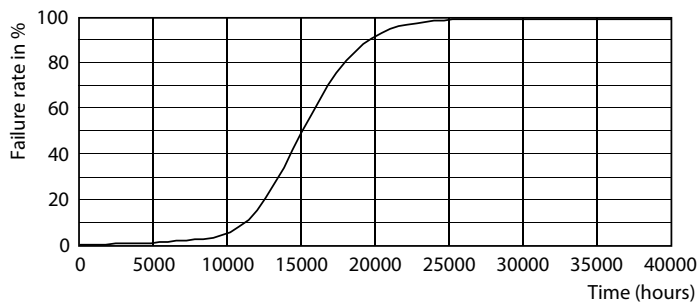

LEDtube G13