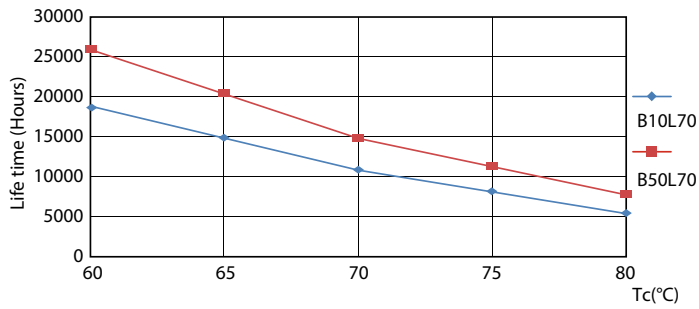

Product data

General information		Starting time (nom.)	
Cap base	G13 [Medium Bi-Pin Fluorescent]		0.5 s
EU RoHS compliant	Yes	Warm-up time to 60% light (nom.)	0.5 s
Nominal lifetime (nom.)	15000 h	Power factor (nom.)	0.48
Switching cycle	50,000X	Voltage (Nom)	100-240 V
Light technical		Temperature	
Colour Code	765 [CCT of 6,500 K]	T-ambient (max.)	45 °C
Technical Beam Angle (Nom)	240 °	T-ambient (min.)	-20 °C
Lamp Luminous Flux 25°C EL (Nom)	1600 lm	T storage (max.)	65 °C
Colour Designation	Cool Daylight	T storage (min.)	-40 °C
Colour Temperature, horizontal (Nom)	6500 K	T-Case maximum (nom.)	70 °C
Lamp Luminous Efficacy EM (Nom)	100.00 lm/W	Controls and dimming	
Colour consistency	<7	Dimmable	No
Colour Rendering Index,horiz (Nom)	70	Mechanical and housing	
LLMF at end of nominal lifetime (nom.)	70 %	Product length	1200 mm
Operating and electrical		Bulb shape	Tube, double-ended
Input frequency	50 to 60 Hz	Approval and application	
Power (Rated) (Nom)	16 W	Energy-saving product	Yes
Lamp current (max.)	264 mA	Approval marks	RoHS compliance KEMA Keur certificate
Lamp current (min.)	143 mA		

Photometric data

LEDtube G13 6500K 16W

LEDtube G13

Page 11

LEDtube G13 6500K 16W

Ecofit Ledtubes T8

Lifetime

LEDtube G13 LifetimeVsTc