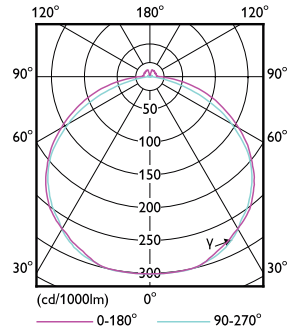

LEDtube G13

Page 11

LEDtube G13 6500K 16W