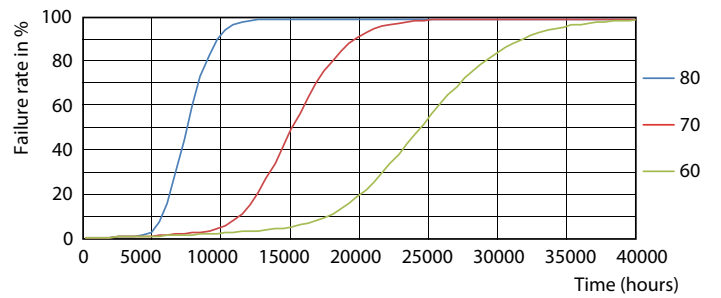

LEDtube G13