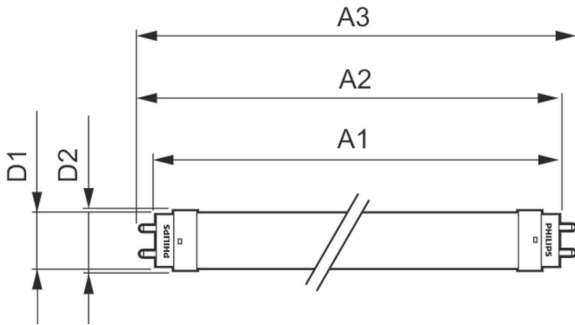

Product data

General information		Starting time (nom.)	
Cap base	G13 [Medium Bi-Pin Fluorescent]		0.5 s
EU RoHS compliant	Yes	Warm-up time to 60% light (nom.)	0.5 s
Nominal lifetime (nom.)	15000 h	Power factor (nom.)	0.48
Switching cycle	50,000X	Voltage (Nom)	100-240 V
Light technical		Temperature	
Colour Code	765 [CCT of 6,500 K]	T-ambient (max.)	45 °C
Technical Beam Angle (Nom)	240 °	T-ambient (min.)	-20 °C
Lamp Luminous Flux 25°C EL (Nom)	1600 lm	T storage (max.)	65 °C
Colour Designation	Cool Daylight	T storage (min.)	-40 °C
Colour Temperature, horizontal (Nom)	6500 K	T-Case maximum (nom.)	70 °C
Lamp Luminous Efficacy EM (Nom)	100.00 lm/W	Controls and dimming	
Colour consistency	<7	Dimmable	No
Colour Rendering Index,horiz (Nom)	70	Mechanical and housing	
LLMF at end of nominal lifetime (nom.)	70 %	Product length	1200 mm
Operating and electrical		Bulb shape	Tube, double-ended
Input frequency	50 to 60 Hz	Approval and application	
Power (Rated) (Nom)	16 W	Energy-saving product	Yes
Lamp current (max.)	264 mA	Approval marks	RoHS compliance KEMA Keur certificate
Lamp current (min.)	143 mA		

Ecofit Ledtubes T8

Energy consumption kWh/1,000 hours - kWh

Product data

Full product code	871869962458300
Order product name	ECOFIT LEDtube 1200mm 16W 765 T8 CT G WV
EAN/UPC – product	8718699624583
Order code	929001979412

SAP numerator – quantity per pack	1
Numerator – packs per outer box	20
SAP material	929001979412
Copy Net Weight (Piece)	0.215 kg

Dimensional drawing

ECOFIT LEDtube 1200mm 16W 765 T8 CT G WV

Product	D1	D2	A1	A2	A3
ECOFIT LEDtube 1200mm 16W 765 T8 CT G WV	25.7 mm	28 mm	1198 mm	1205 mm	1212 mm