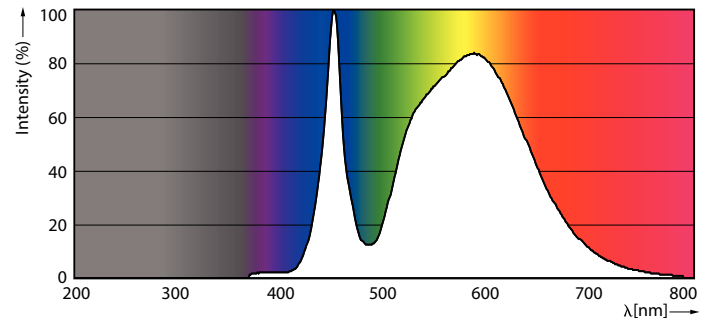

TrueForce LED Public (Road – SON)

Temperature	
T-Case maximum (nom.)	95 °C
Controls and Dimming	
Dimmable	No
Mechanical and Housing	
Lamp Finish	Clear
Bulb shape	Others
Approval and Application	
Energy Efficiency Class	D
Energy consumption kWh/1,000 hours	25 kWh

	403602
Product Data	
Full product code	871869963253300
Order product name	TrueForce LED Road 42-25W E27 740
EAN/UPC – product	8718699632533
Order code	929001999502
SAP numerator – quantity per pack	1
Numerator – packs per outer box	6
SAP material	929001999502
SAP net weight (piece)	0.232 kg

Dimensional drawing

Product	D	C
TrueForce LED Road 42-25W E27 740	61 mm	200 mm

Photometric data

Trueforce LED E27 740

Trueforce LED E27 740