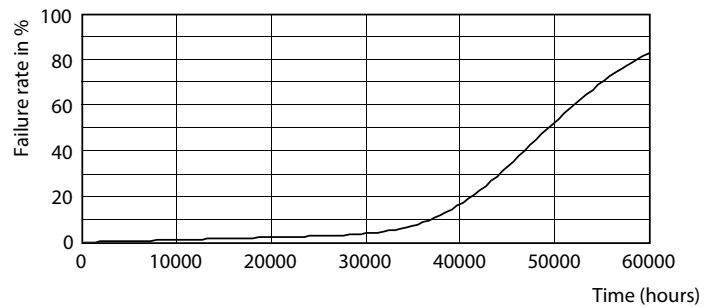

Warnings and Safety

- Installation must always be performed by a qualified electrician or installer. Use the installation guide for instructions.

Product data

General Information	
Cap base	E27 [E27]
EU RoHS compliant	Yes
Nominal lifetime (nom.)	50000 h
Switching cycle	50,000X
Technical type	25-50W
	Sphere
Light Technical	
Colour Code	740 [CCT of 4,000 K]
Lamp Luminous Flux 25°C EL (Nom)	4200 lm
Colour Designation	Cool White (CW)
Colour Temperature, horizontal (Nom)	4000 K
Lamp Luminous Efficacy EM (Nom)	168.00 lm/W
Colour consistency	<6

Photometric data

Trueforce LED E27

Lifetime

Trueforce LED E27

Trueforce LED E27