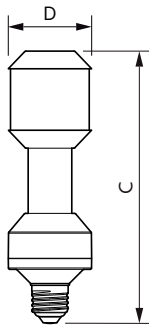

Warnings and Safety

- Installation must always be performed by a qualified electrician or installer. Use the installation guide for instructions.

Product data

General Information	
Cap base	E27 [E27]
EU RoHS compliant	Yes
Nominal lifetime (nom.)	50000 h
Switching cycle	50,000X
Technical type	25-50W
	Sphere
Light Technical	
Colour Code	740 [CCT of 4,000 K]
Lamp Luminous Flux 25°C EL (Nom)	4200 lm
Colour Designation	Cool White (CW)
Colour Temperature, horizontal (Nom)	4000 K
Lamp Luminous Efficacy EM (Nom)	168.00 lm/W
Colour consistency	<6

	403602
Product Data	
Full product code	871869963253300
Order product name	TrueForce LED Road 42-25W E27 740
EAN/UPC – product	8718699632533
Order code	929001999502
SAP numerator – quantity per pack	1
Numerator – packs per outer box	6
SAP material	929001999502
SAP net weight (piece)	0.232 kg

Dimensional drawing

TrueForce LED Road 42-25W E27 740

Product	D	C
TrueForce LED Road 42-25W E27 740	61 mm	200 mm

Photometric data

Trueforce LED E27 740

Trueforce LED E27 740

TrueForce LED Public (Road – SON)