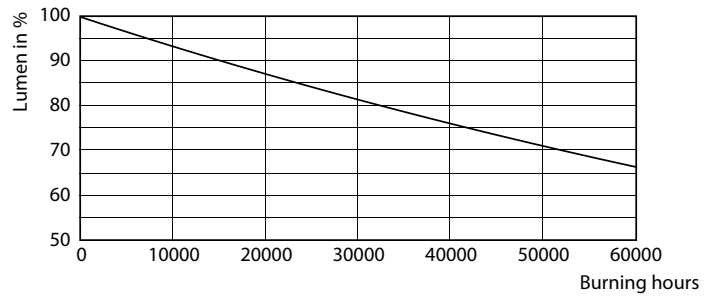

LEDTrueForce Others 360