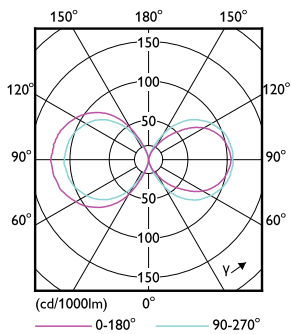

Photometric data

LEDTrueForce E27 360