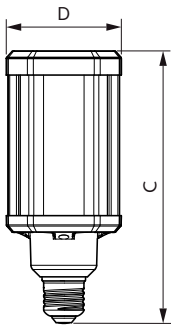

TrueForce LED Public (Urban/Road – HPL/SON)

Temperature	
T-Case maximum (nom.)	80 °C
Controls and Dimming	
Dimmable	No
Mechanical and Housing	
Lamp Finish	Clear
Bulb shape	Others
Approval and Application	
Energy Efficiency Class	D
Energy consumption kWh/1,000 hours	21 kWh

	403569
Product Data	
Full product code	871869963816000
Order product name	TrueForce LED HPL ND 30-21W E27 840
EAN/UPC – product	8718699638160
Order code	929002006202
SAP numerator – quantity per pack	1
Numerator – packs per outer box	6
SAP material	929002006202
SAP net weight (piece)	0.370 kg

Dimensional drawing

TrueForce LED HPL ND 30-21W E27 840 CL IP65

Product	D	C
TrueForce LED HPL ND 30-21W E27 840	75 mm	178 mm