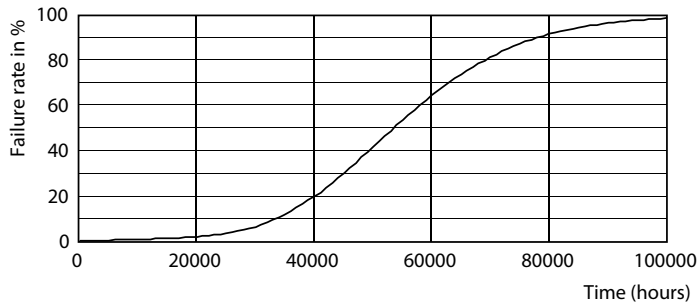

TrueForce LED Public (Urban/Road – HPL/SON)

Photometric data

LEDTrueForce E27 21W 4000K

Lifetime

LEDTrueForce Others 360