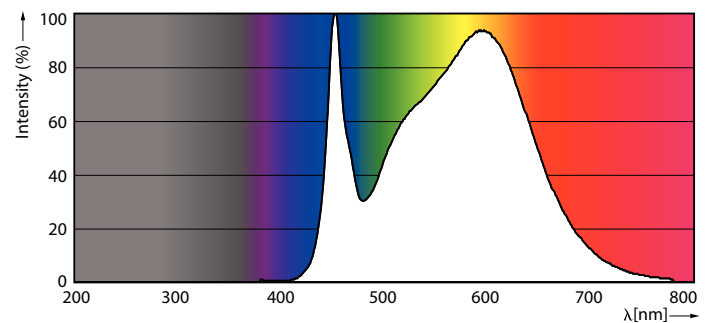

LEDTrueForce E27 21W 4000K