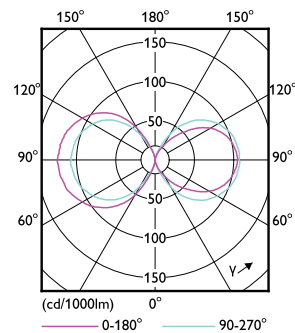

Warnings and Safety

- Installation must always be performed by a qualified electrician or installer. Use the installation guide for instructions

Product data

General Information		Colour Designation	
Cap base	E27 [E27]	Colour Designation	White (WH)
EU RoHS compliant	Yes	Colour Temperature, horizontal (Nom)	3000 K
Nominal lifetime (nom.)	50000 h	Lamp Luminous Efficacy EM (Nom)	135.00 lm/W
Switching cycle	50,000X	Colour consistency	<6
Technical type	28-125W	Colour Rendering Index,horiz (Nom)	80
	Sphere	LLMF at end of nominal lifetime (nom.)	70 %
Light Technical		Operating and Electrical	
Colour Code	830 [CCT of 3,000 K]	Input frequency	50 to 60 Hz
Technical Beam Angle (Nom)	360 °	Power (Rated) (Nom)	28 W
Lamp Luminous Flux 25°C EL (Nom)	3800 lm	Lamp current (nom.)	125 mA
		Wattage equivalent	80 W

Dimensional drawing

TrueForce LED HPL ND 38-28W E27 830

Product	D	C
TrueForce LED HPL ND 38-28W E27 830	75 mm	178 mm

Photometric data

LEDTrueForce E27 28W 3000K

LEDTrueForce E27 360

TrueForce LED Public (Urban/Road – HPL/SON)