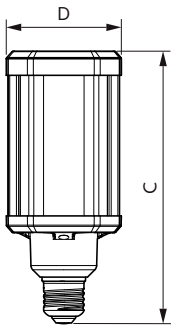

Warnings and Safety

- Installation must always be performed by a qualified electrician or installer. Use the installation guide for instructions

Product data

General Information		Colour Designation	
Cap base	E27 [E27]	Colour Designation	White (WH)
EU RoHS compliant	Yes	Colour Temperature, horizontal (Nom)	3000 K
Nominal lifetime (nom.)	50000 h	Lamp Luminous Efficacy EM (Nom)	135.00 lm/W
Switching cycle	50,000X	Colour consistency	<6
Technical type	28-125W	Colour Rendering Index,horiz (Nom)	80
	Sphere	LLMF at end of nominal lifetime (nom.)	70 %
Light Technical		Operating and Electrical	
Colour Code	830 [CCT of 3,000 K]	Input frequency	50 to 60 Hz
Technical Beam Angle (Nom)	360 °	Power (Rated) (Nom)	28 W
Lamp Luminous Flux 25°C EL (Nom)	3800 lm	Lamp current (nom.)	125 mA
		Wattage equivalent	80 W

Product Data

Full product code	871869963818400
Order product name	TrueForce LED HPL ND 38-28W E27 830
EAN/UPC – product	8718699638184
Order code	929002006302
SAP numerator – quantity per pack	1
Numerator – packs per outer box	6
SAP material	929002006302
SAP net weight (piece)	0.370 kg

Dimensional drawing

TrueForce LED HPL ND 38-28W E27 830

Product	D	C
TrueForce LED HPL ND 38-28W E27 830	75 mm	178 mm

Photometric data

LEDTrueForce E27 28W 3000K

LEDTrueForce E27 360

TrueForce LED Public (Urban/Road – HPL/SON)