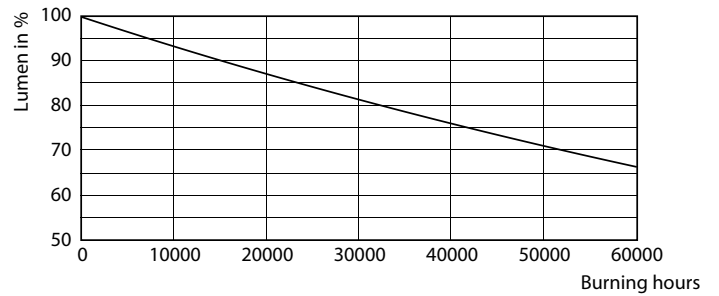

Warnings and Safety

- Installation must always be performed by a qualified electrician or installer. Use the installation guide for instructions

Product data

General Information		Colour Designation	
Cap base	E27 [E27]	Colour Designation	White (WH)
EU RoHS compliant	Yes	Colour Temperature, horizontal (Nom)	3000 K
Nominal lifetime (nom.)	50000 h	Lamp Luminous Efficacy EM (Nom)	135.00 lm/W
Switching cycle	50,000X	Colour consistency	<6
Technical type	28-125W	Colour Rendering Index,horiz (Nom)	80
	Sphere	LLMF at end of nominal lifetime (nom.)	70 %
Light Technical		Operating and Electrical	
Colour Code	830 [CCT of 3,000 K]	Input frequency	50 to 60 Hz
Technical Beam Angle (Nom)	360 °	Power (Rated) (Nom)	28 W
Lamp Luminous Flux 25°C EL (Nom)	3800 lm	Lamp current (nom.)	125 mA
		Wattage equivalent	80 W

Photometric data

© 2022 Philips Lighting B.V. Page 1/1

LEDTrueForce E27 28W 3000K

Lifetime

LEDTrueForce Others 360

LEDTrueForce Others 360