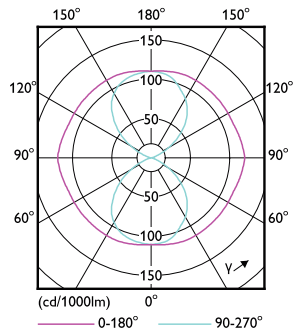

Warnings and Safety

- Installation must always be performed by a qualified electrician or installer. Use the installation guide for instructions.

Product data

General Information		Colour Rendering Index,horiz (Nom)	
Cap base	E40 [E40]		70
EU RoHS compliant	Yes	LLMF at end of nominal lifetime (nom.)	70 %
Nominal lifetime (nom.)	50000 h	Operating and Electrical	
Switching cycle	50,000X	Input frequency	50 Hz
Technical type	55-100W	Power (Rated) (Nom)	55 W
	Sphere	Lamp current (nom.)	1000 mA
Light Technical		Wattage equivalent	100 W
Colour Code	740 [CCT of 4,000 K]	Starting time (nom.)	0.5 s
Lamp Luminous Flux 25°C EL (Nom)	9000 lm	Warm-up time to 60% light (nom.)	0.5 s
Colour Designation	Cool White (CW)	Power factor (nom.)	0.9
Colour Temperature, horizontal (Nom)	4000 K	Voltage (Nom)	88-98 V
Lamp Luminous Efficacy EM (Nom)	163.00 lm/W		
Colour consistency	<6		

Dimensional drawing

TrueForce LED Road 90-55W E40 740

Product	D	C
TrueForce LED Road 90-55W E40 740	71 mm	262 mm

Photometric data

LEDTrueForce SON-T 9klm E40 740

LEDTrueForce SON-T E40 55W

TrueForce LED Public (Road – SON)