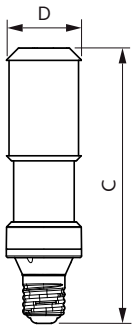

Warnings and Safety

- Installation must always be performed by a qualified electrician or installer. Use the installation guide for instructions.

Product data

General Information		Colour Rendering Index,horiz (Nom)	
Cap base	E40 [E40]		70
EU RoHS compliant	Yes	LLMF at end of nominal lifetime (nom.)	70 %
Nominal lifetime (nom.)	50000 h	Operating and Electrical	
Switching cycle	50,000X	Input frequency	50 Hz
Technical type	55-100W	Power (Rated) (Nom)	55 W
	Sphere	Lamp current (nom.)	1000 mA
Light Technical		Wattage equivalent	100 W
Colour Code	740 [CCT of 4,000 K]	Starting time (nom.)	0.5 s
Lamp Luminous Flux 25°C EL (Nom)	9000 lm	Warm-up time to 60% light (nom.)	0.5 s
Colour Designation	Cool White (CW)	Power factor (nom.)	0.9
Colour Temperature, horizontal (Nom)	4000 K	Voltage (Nom)	88-98 V
Lamp Luminous Efficacy EM (Nom)	163.00 lm/W		
Colour consistency	<6		

	403608
Product Data	
Full product code	871869963906800
Order product name	TrueForce LED Road 90-55W E40 740
EAN/UPC – product	8718699639068
Order code	929002007502
SAP numerator – quantity per pack	1
Numerator – packs per outer box	6
SAP material	929002007502
SAP net weight (piece)	0.432 kg

Dimensional drawing

TrueForce LED Road 90-55W E40 740

Product	D	C
TrueForce LED Road 90-55W E40 740	71 mm	262 mm

Photometric data

LEDTrueForce SON-T 9klm E40 740

LEDTrueForce SON-T E40 55W

TrueForce LED Public (Road – SON)