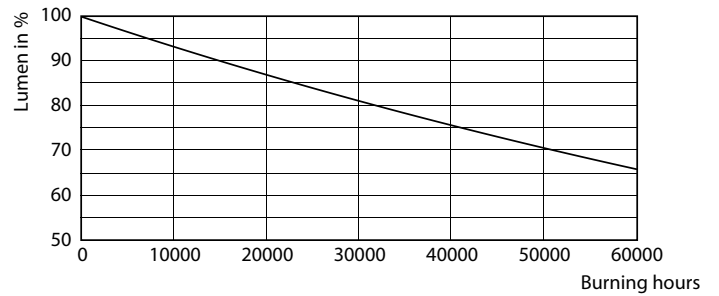

Warnings and Safety

- Installation must always be performed by a qualified electrician or installer. Use the installation guide for instructions.

Product data

General Information		Colour Rendering Index,horiz (Nom)	
Cap base	E40 [E40]		70
EU RoHS compliant	Yes	LLMF at end of nominal lifetime (nom.)	70 %
Nominal lifetime (nom.)	50000 h	Operating and Electrical	
Switching cycle	50,000X	Input frequency	50 Hz
Technical type	55-100W	Power (Rated) (Nom)	55 W
	Sphere	Lamp current (nom.)	1000 mA
Light Technical		Wattage equivalent	100 W
Colour Code	740 [CCT of 4,000 K]	Starting time (nom.)	0.5 s
Lamp Luminous Flux 25°C EL (Nom)	9000 lm	Warm-up time to 60% light (nom.)	0.5 s
Colour Designation	Cool White (CW)	Power factor (nom.)	0.9
Colour Temperature, horizontal (Nom)	4000 K	Voltage (Nom)	88-98 V
Lamp Luminous Efficacy EM (Nom)	163.00 lm/W		
Colour consistency	<6		

TrueForce LED Public (Road – SON)

Temperature	
T-Case maximum (nom.)	97 °C
Controls and Dimming	
Dimmable	No
Mechanical and Housing	
Lamp Finish	Clear
Bulb shape	Others
Approval and Application	
Energy Efficiency Class	D
Energy consumption kWh/1,000 hours	55 kWh

Photometric data

LEDTrueForce SON-T 9klm E40 740

Lifetime

LEDTrueForce SON-T E40

LEDTrueForce SON-T E40